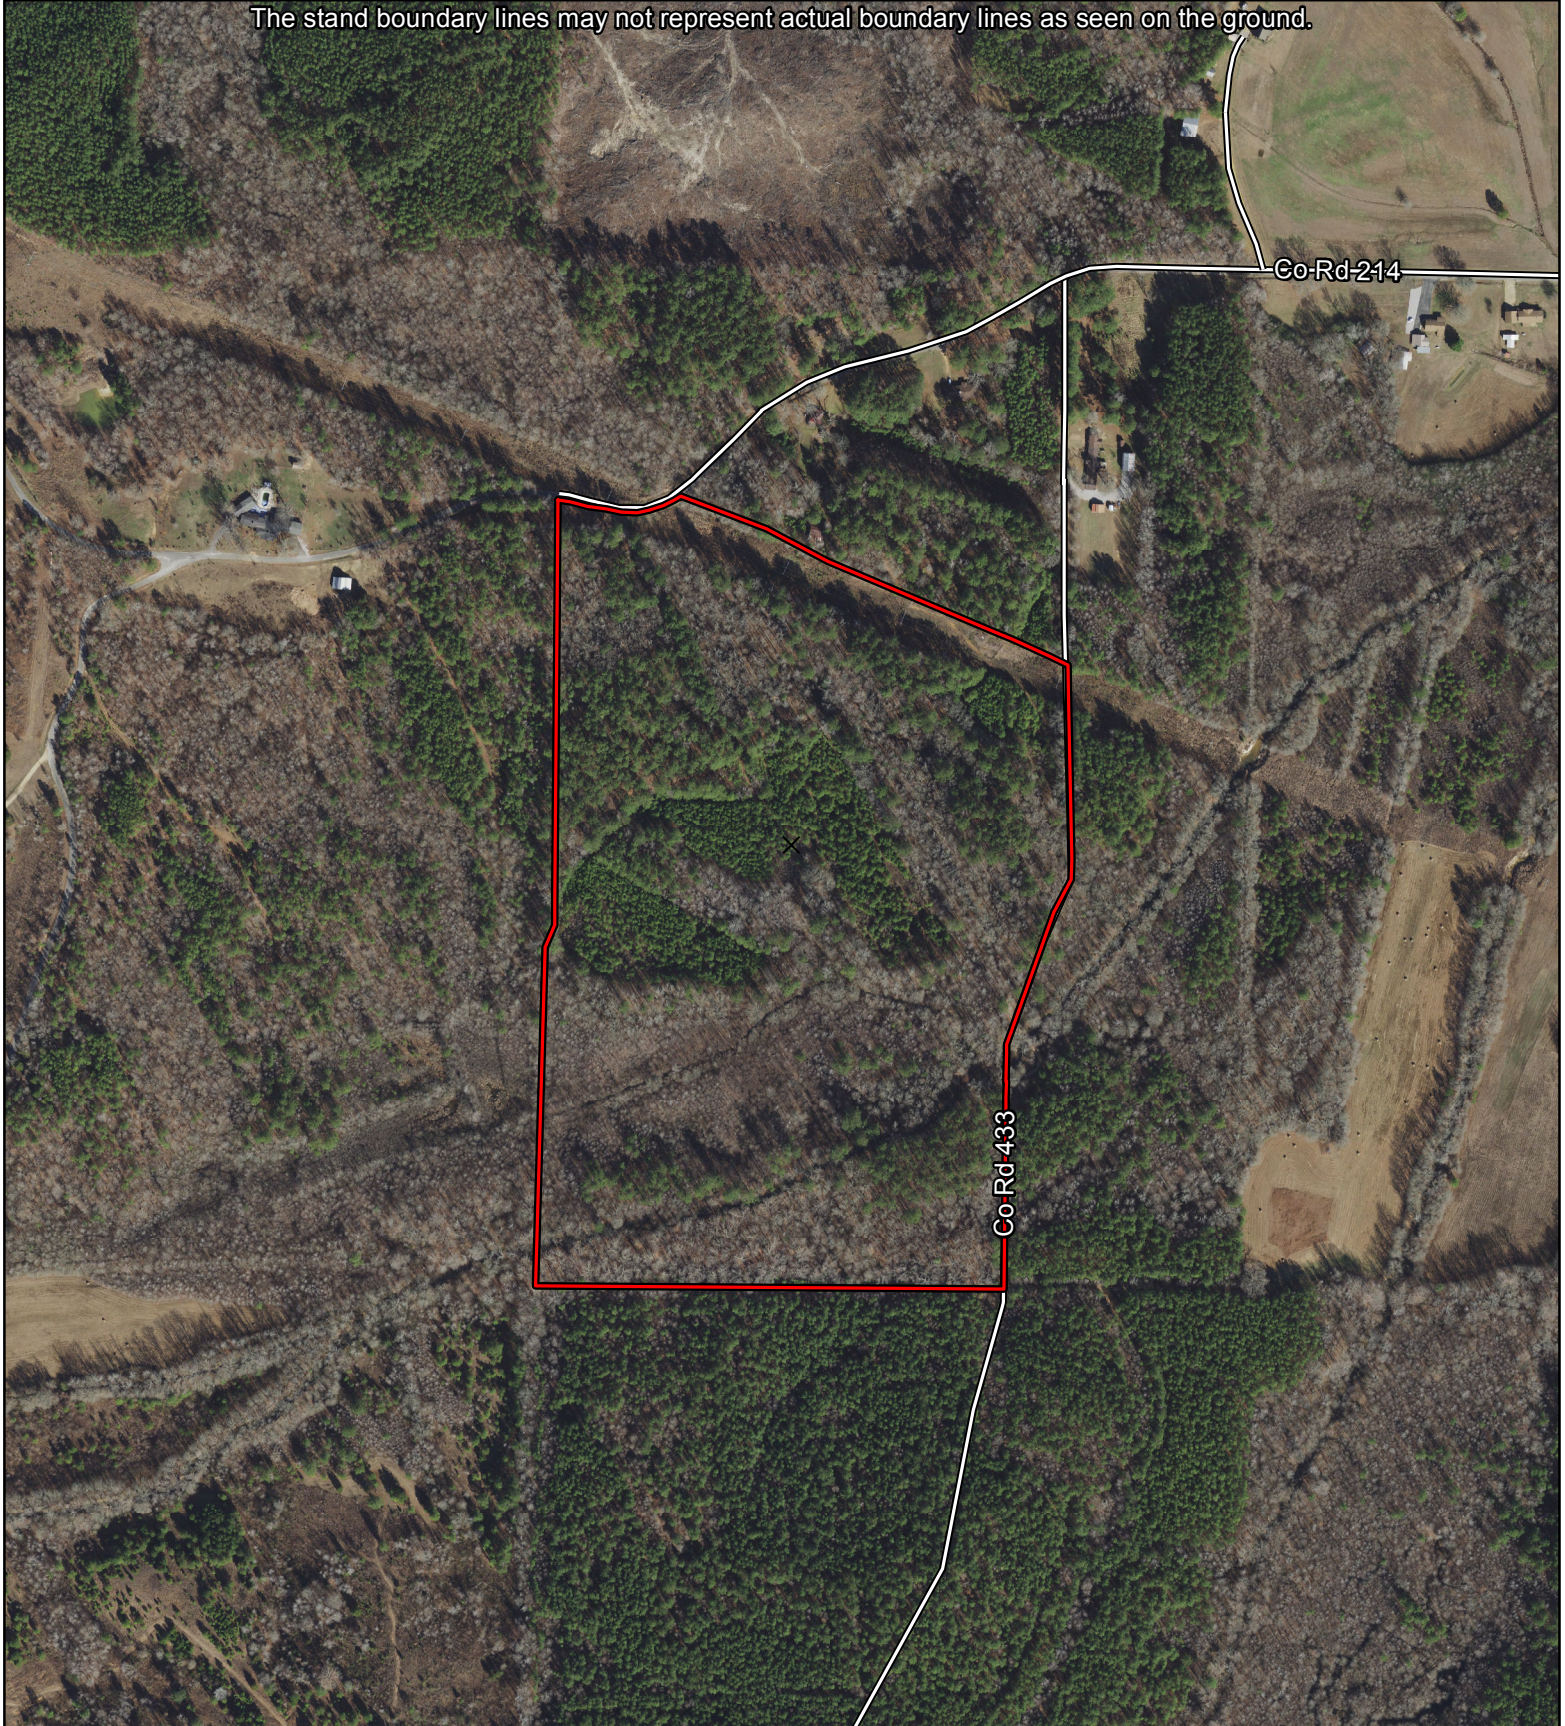

# Kathy Shiota

± 55.5 Acres in Section 9 of T3S & R9E of  
Tishomingo County, Mississippi

The stand boundary lines may not represent actual boundary lines as seen on the ground.

Coordinate System: NAD 1983 UTM Zone 16N  
Projection: Transverse Mercator  
Center Coordinates: 34.8384 -88.3636  
Date: 5/2/2019