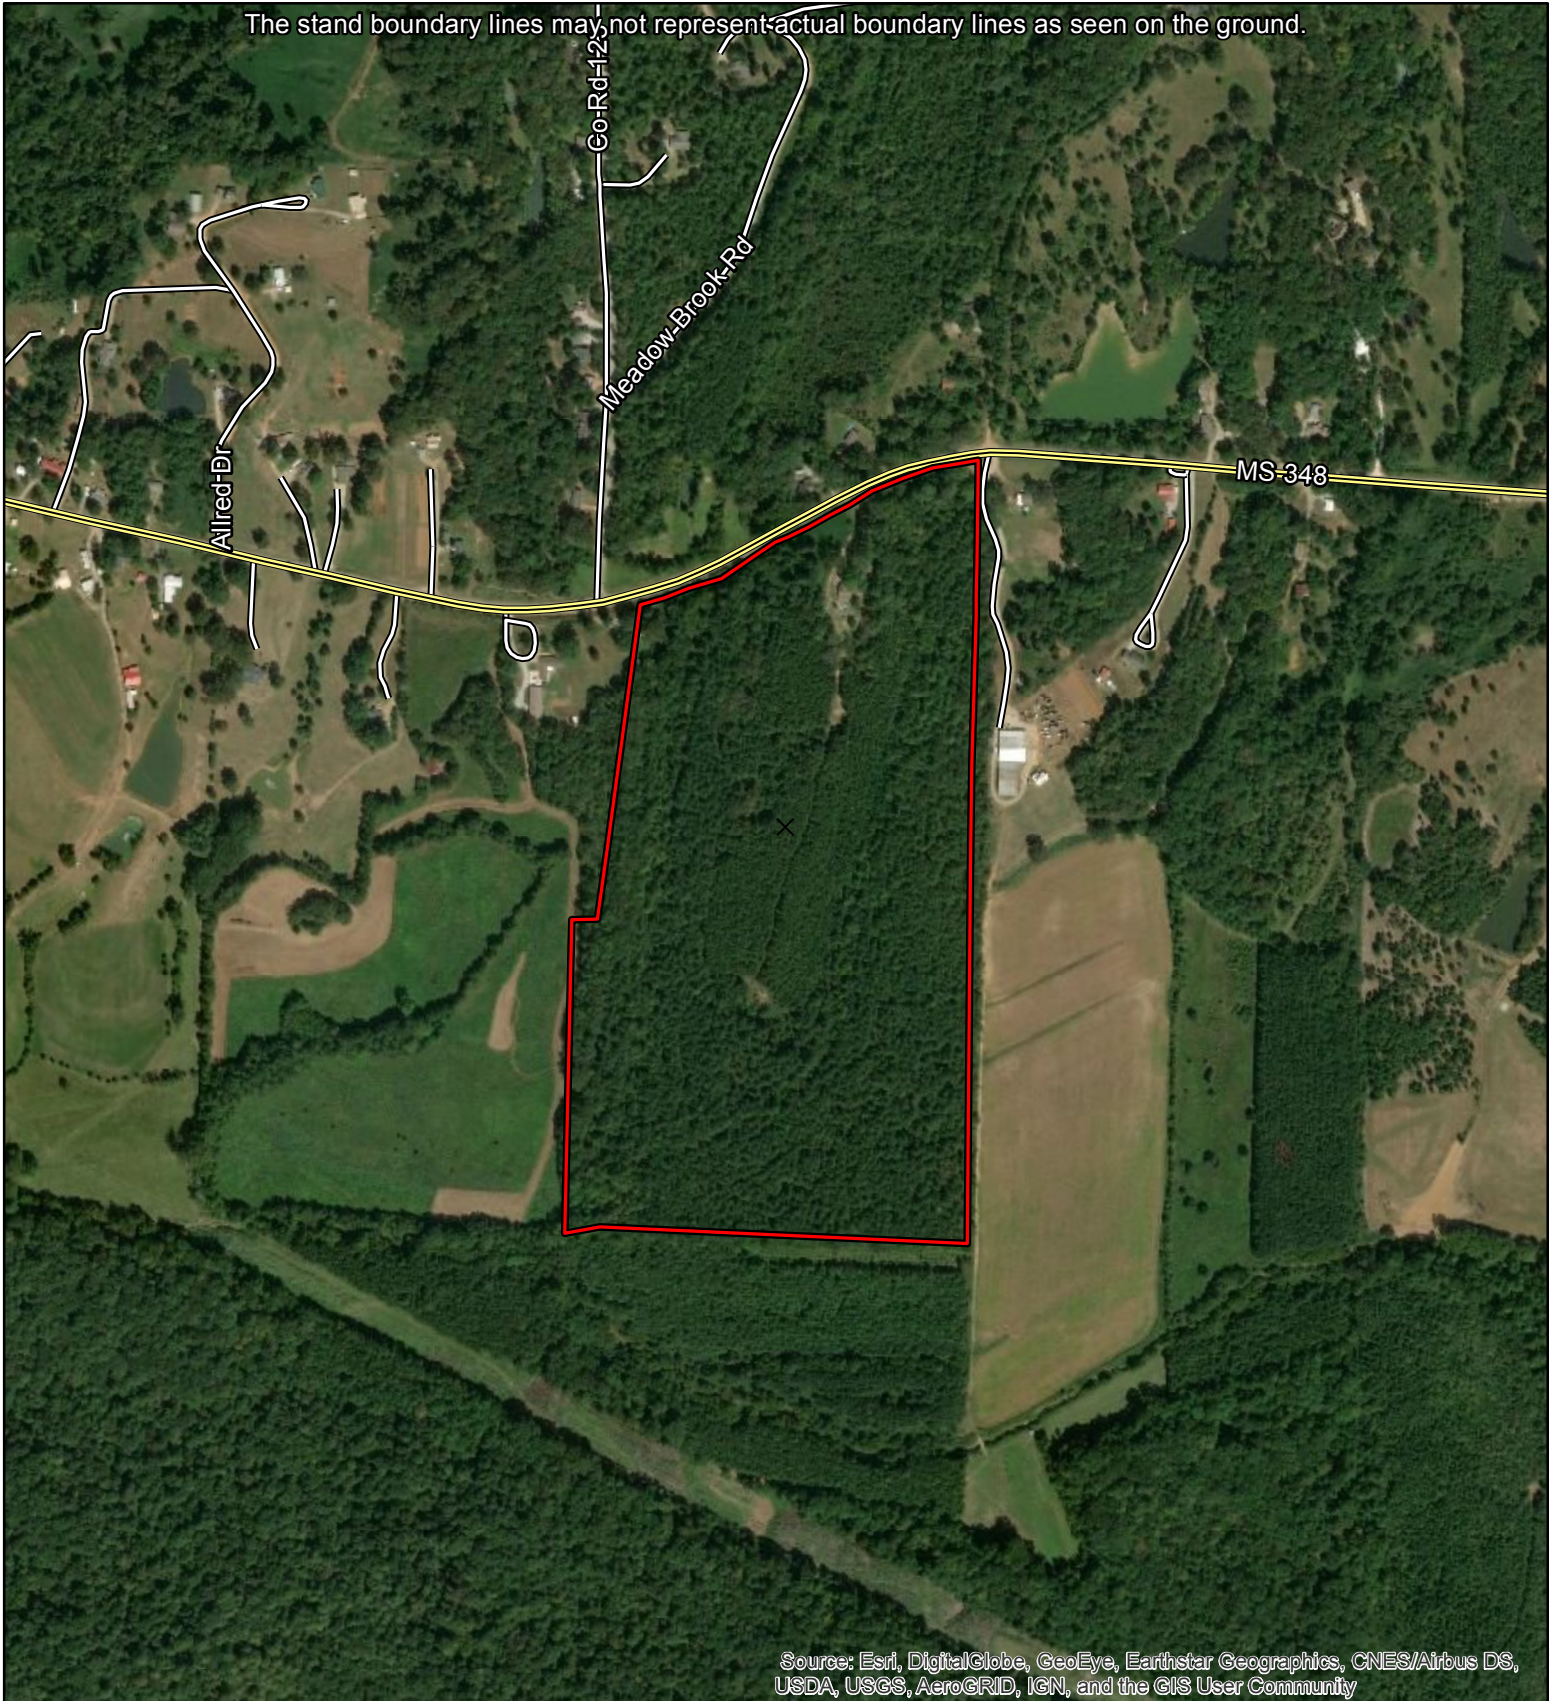

Kitchens Tract

± 69 Acres in Section 14 of T7S & R3E
Union County, Mississippi

The stand boundary lines may not represent actual boundary lines as seen on the ground.

Source: Esri, DigitalGlobe, GeoEye, Earthstar Geographics, CNES/Airbus DS, USDA, USGS, AeroGRID, IGN, and the GIS User Community

Coordinate System: NAD 1983 UTM Zone 16N
Projection: Transverse Mercator
Center Coordinates: -88.9570 34.4705
Date: 1/7/2019

1 in = 660 ft