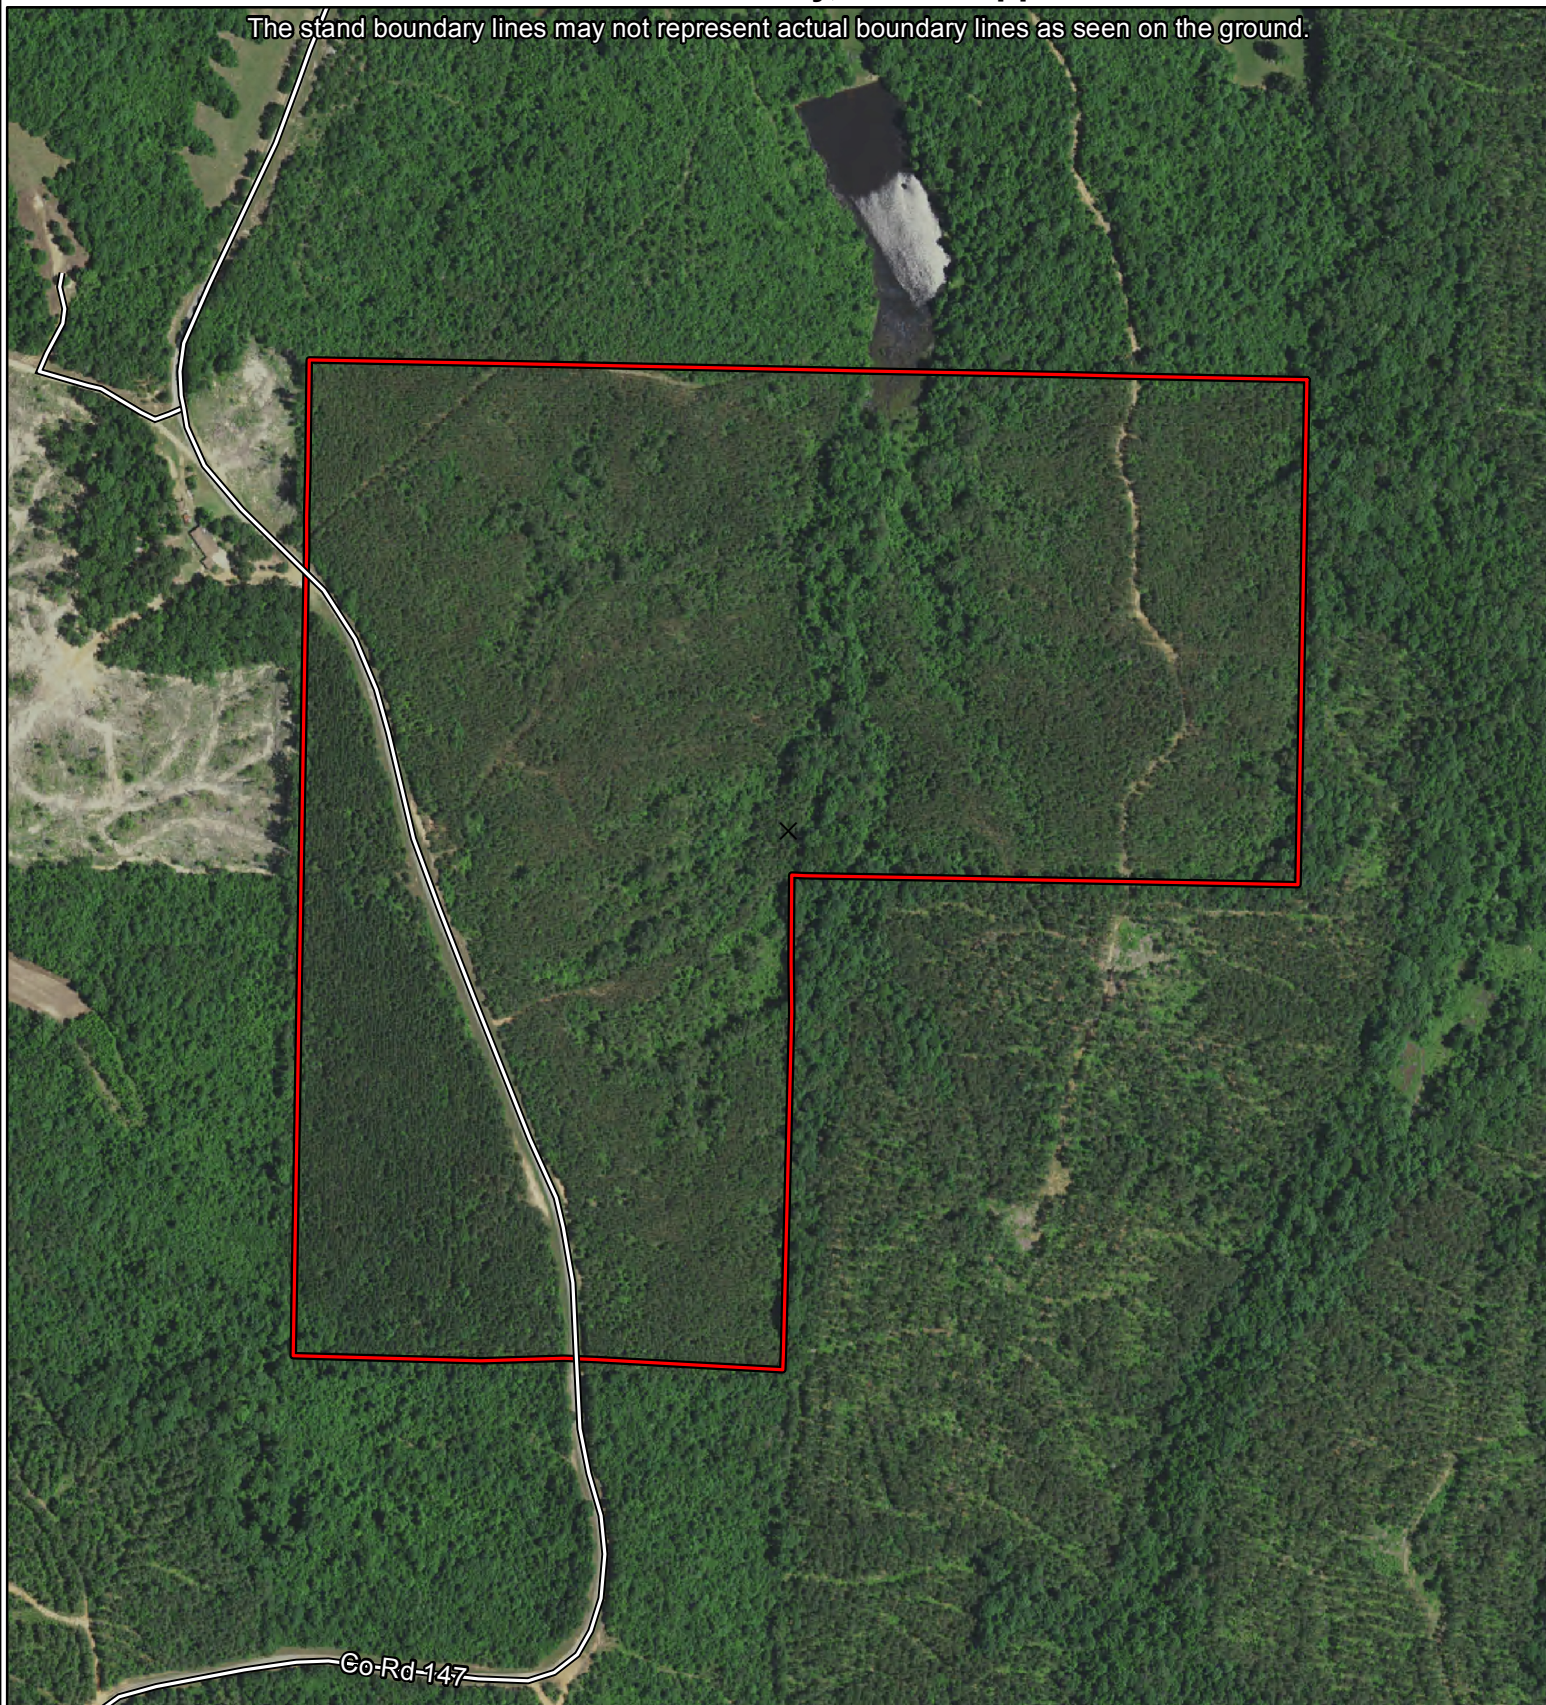

Yazoo Harris - Yalobusha Tract

± 120 Acres in Section S4 of T23N & R7E of
Yalobusha County, Mississippi

The stand boundary lines may not represent actual boundary lines as seen on the ground.

Coordinate System: NAD 1983 UTM Zone 16N
Projection: Transverse Mercator
Center Coordinates: 33.8929 -89.5645
Date: 12/11/2018

1 in = 500 ft

Boundary