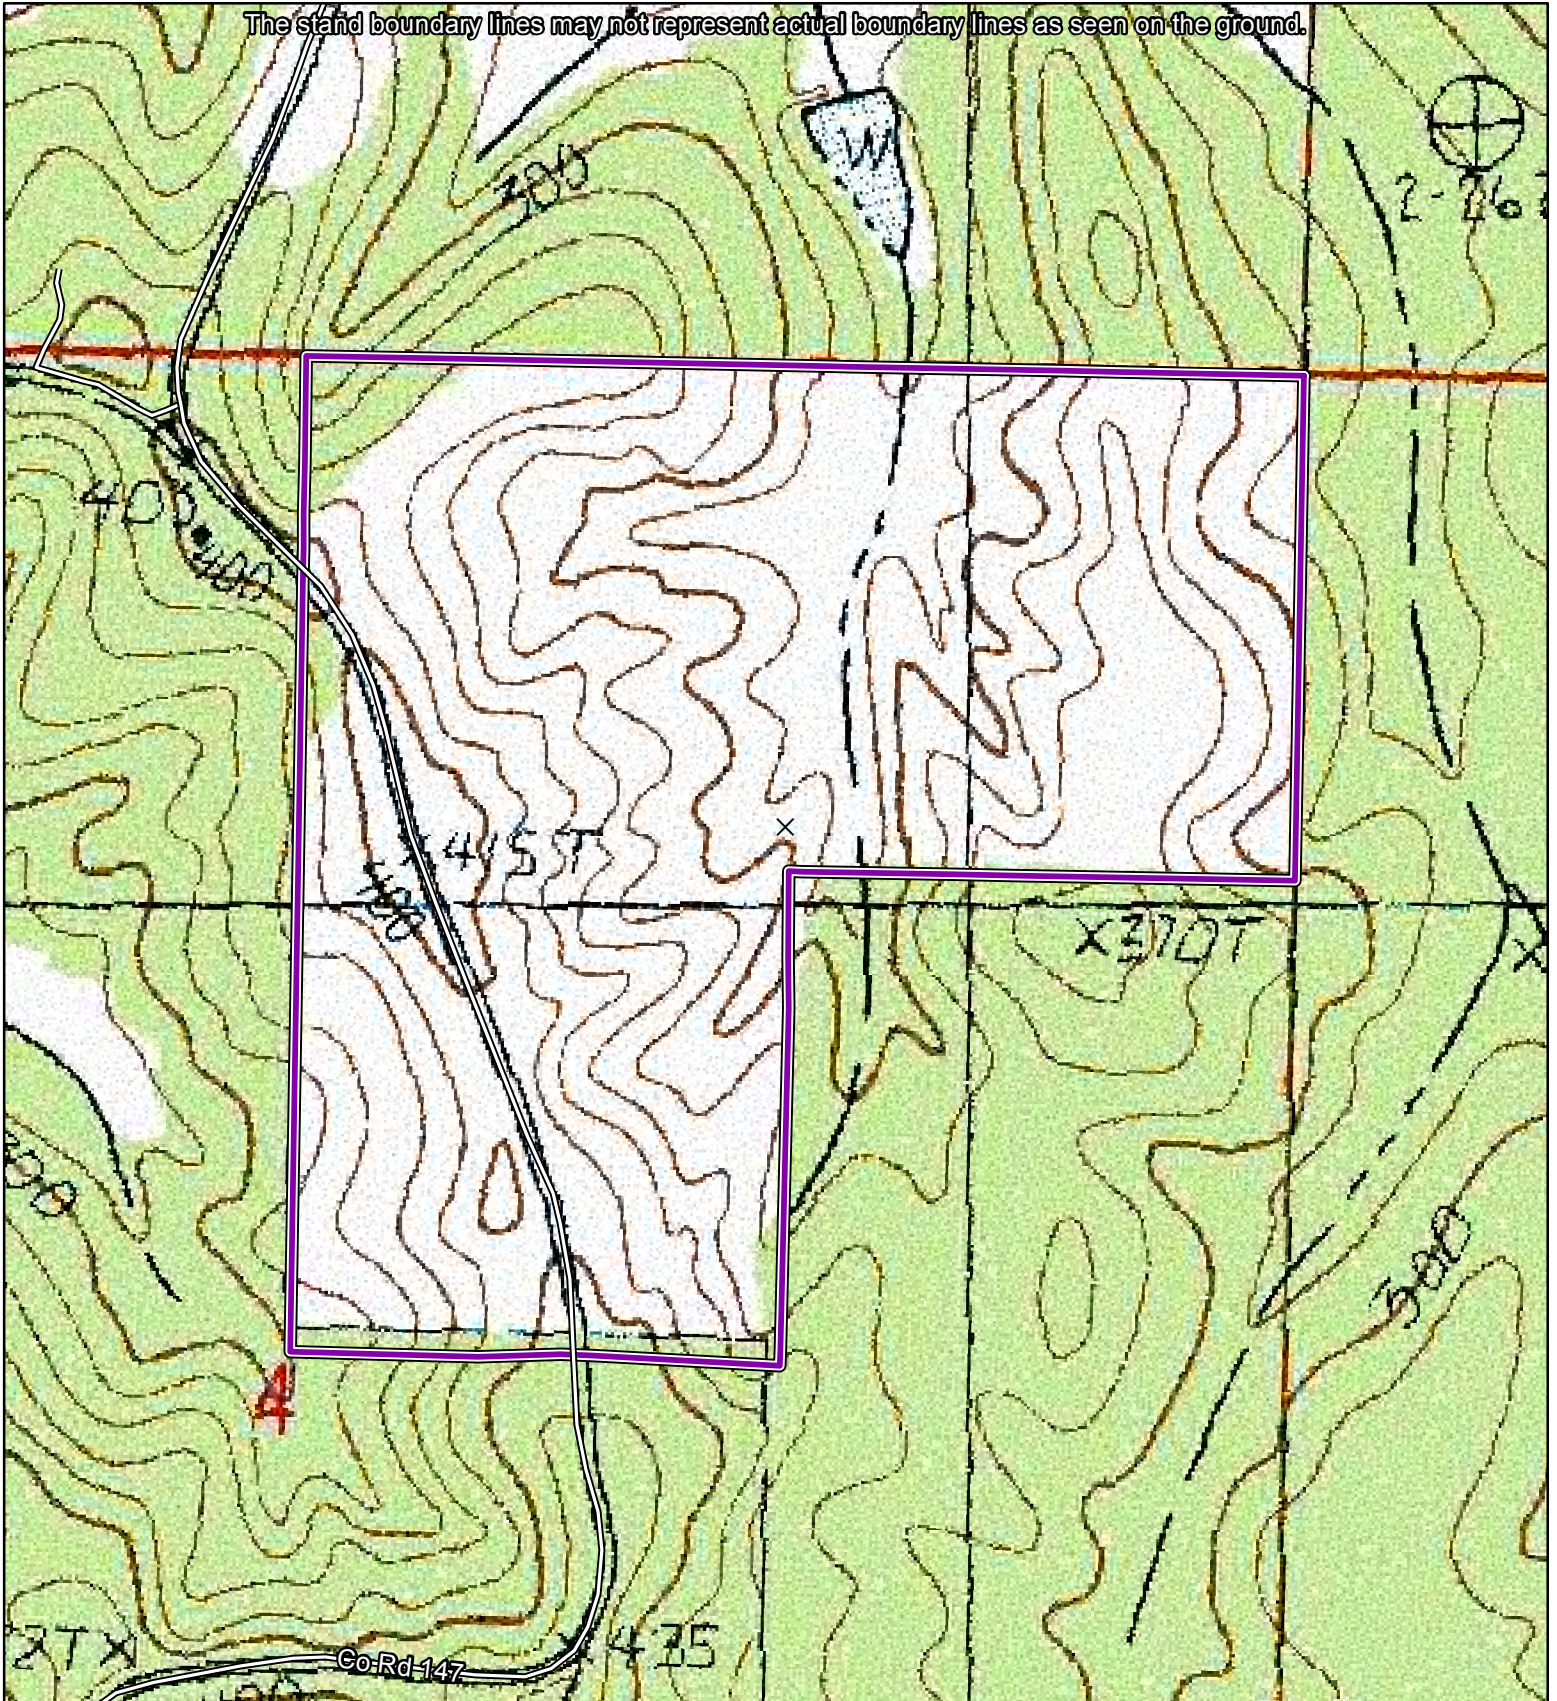

Yazoo Harris - Yalobusha Tract

± 120 Acres in Section S4 of T23N & R7E of
Yalobusha County, Mississippi

The stand boundary lines may not represent actual boundary lines as seen on the ground.

Coordinate System: NAD 1983 UTM Zone 16N
Projection: Transverse Mercator
Center Coordinates: 33.8929 -89.5645
Date: 12/11/2018

1 in = 500 ft

Boundary