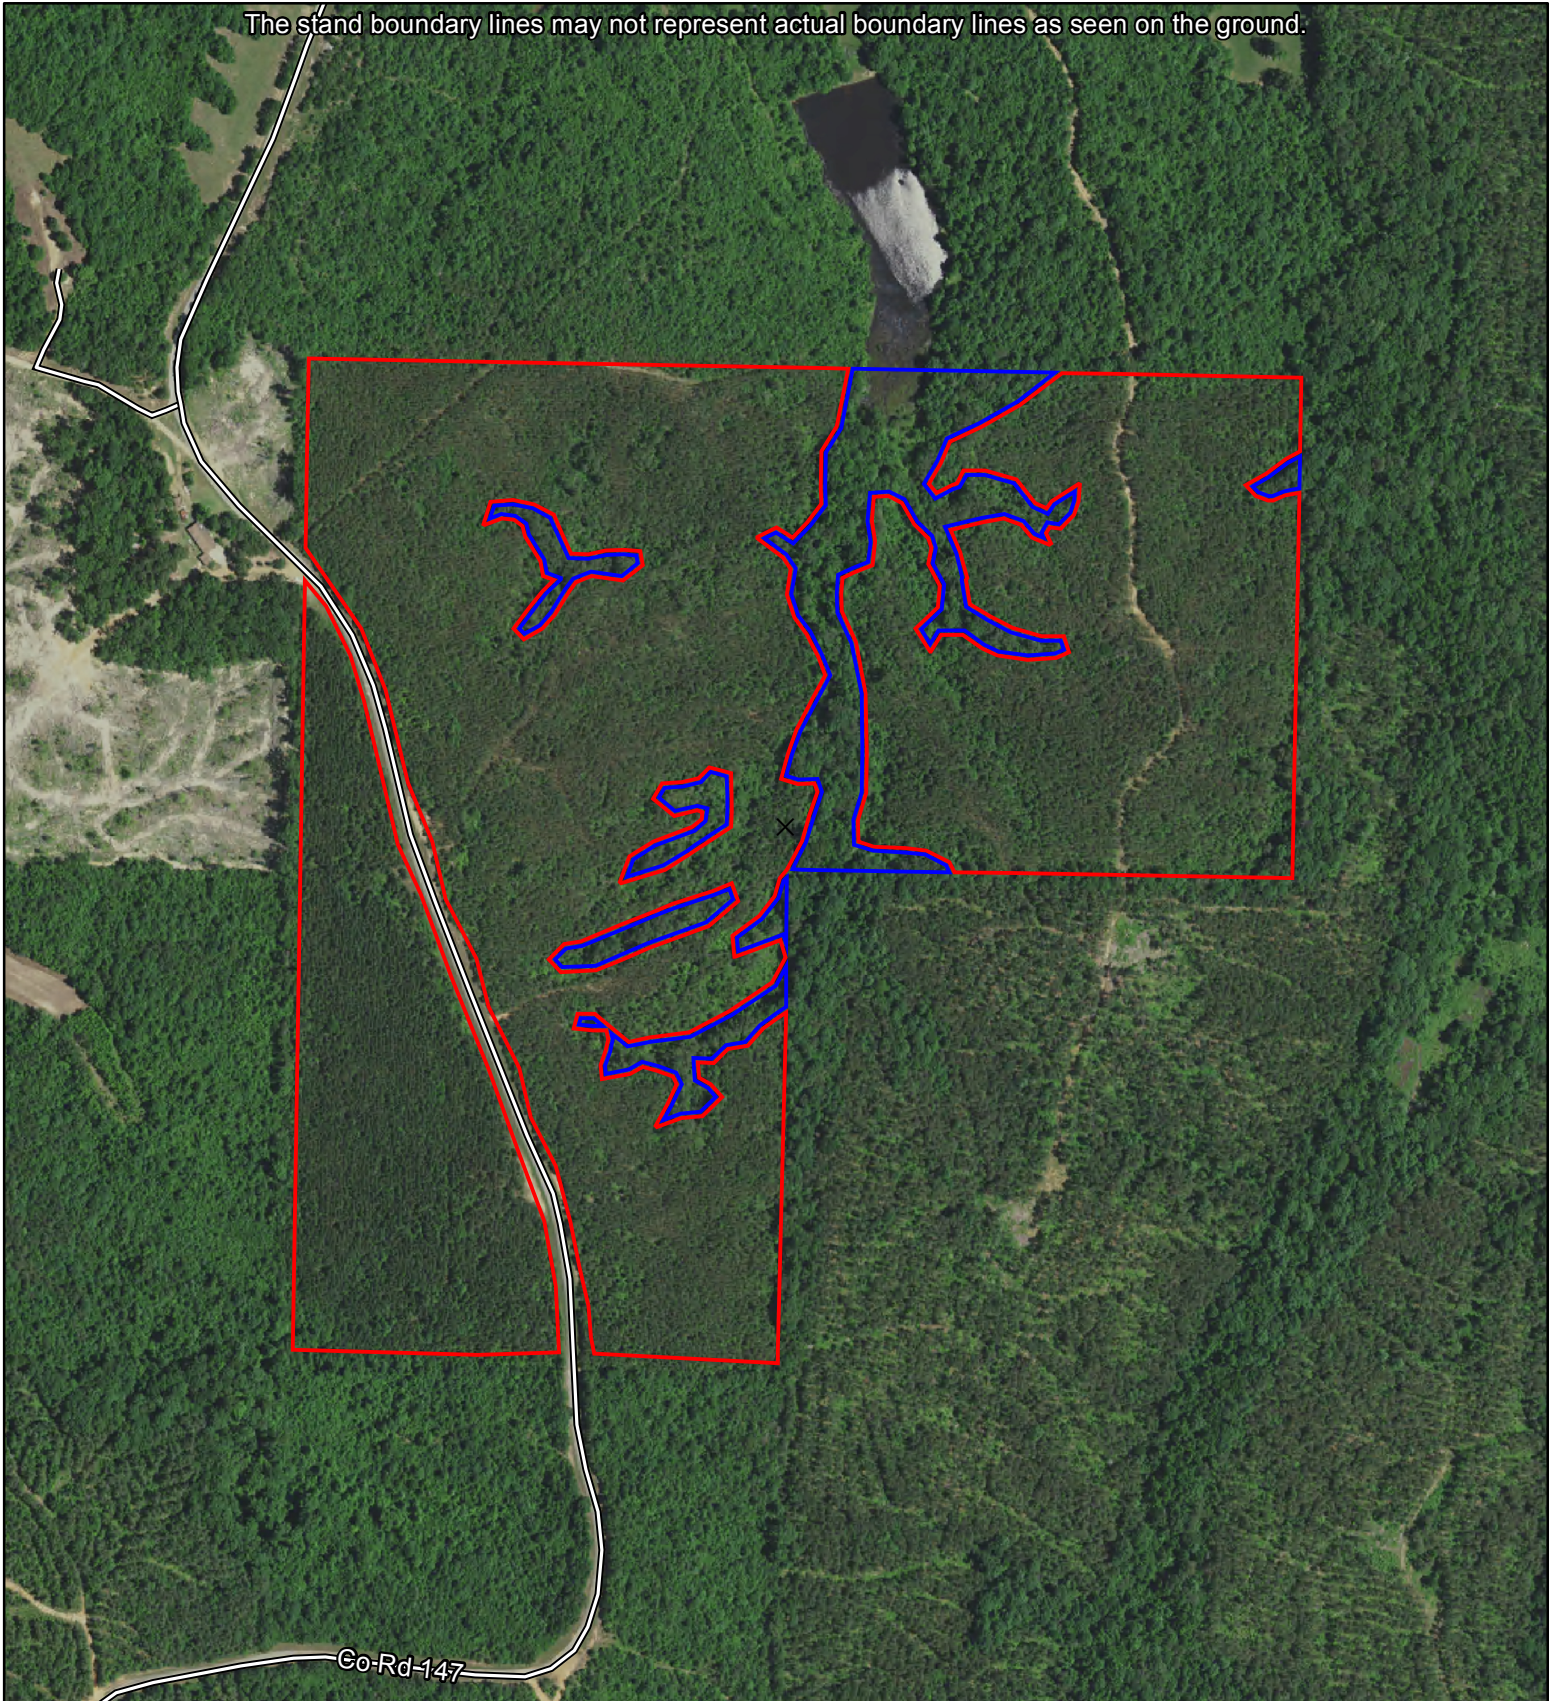

Yazoo Harris - Yalobusha Tract

± 120 Acres in Section S4 of T23N & R7E of
Yalobusha County, Mississippi

The stand boundary lines may not represent actual boundary lines as seen on the ground.

Coordinate System: NAD 1983 UTM Zone 16N
Projection: Transverse Mercator
Center Coordinates: 33.8929 -89.5645
Date: 12/11/2018

1 in = 500 ft

 Stand 1
 Stand 2