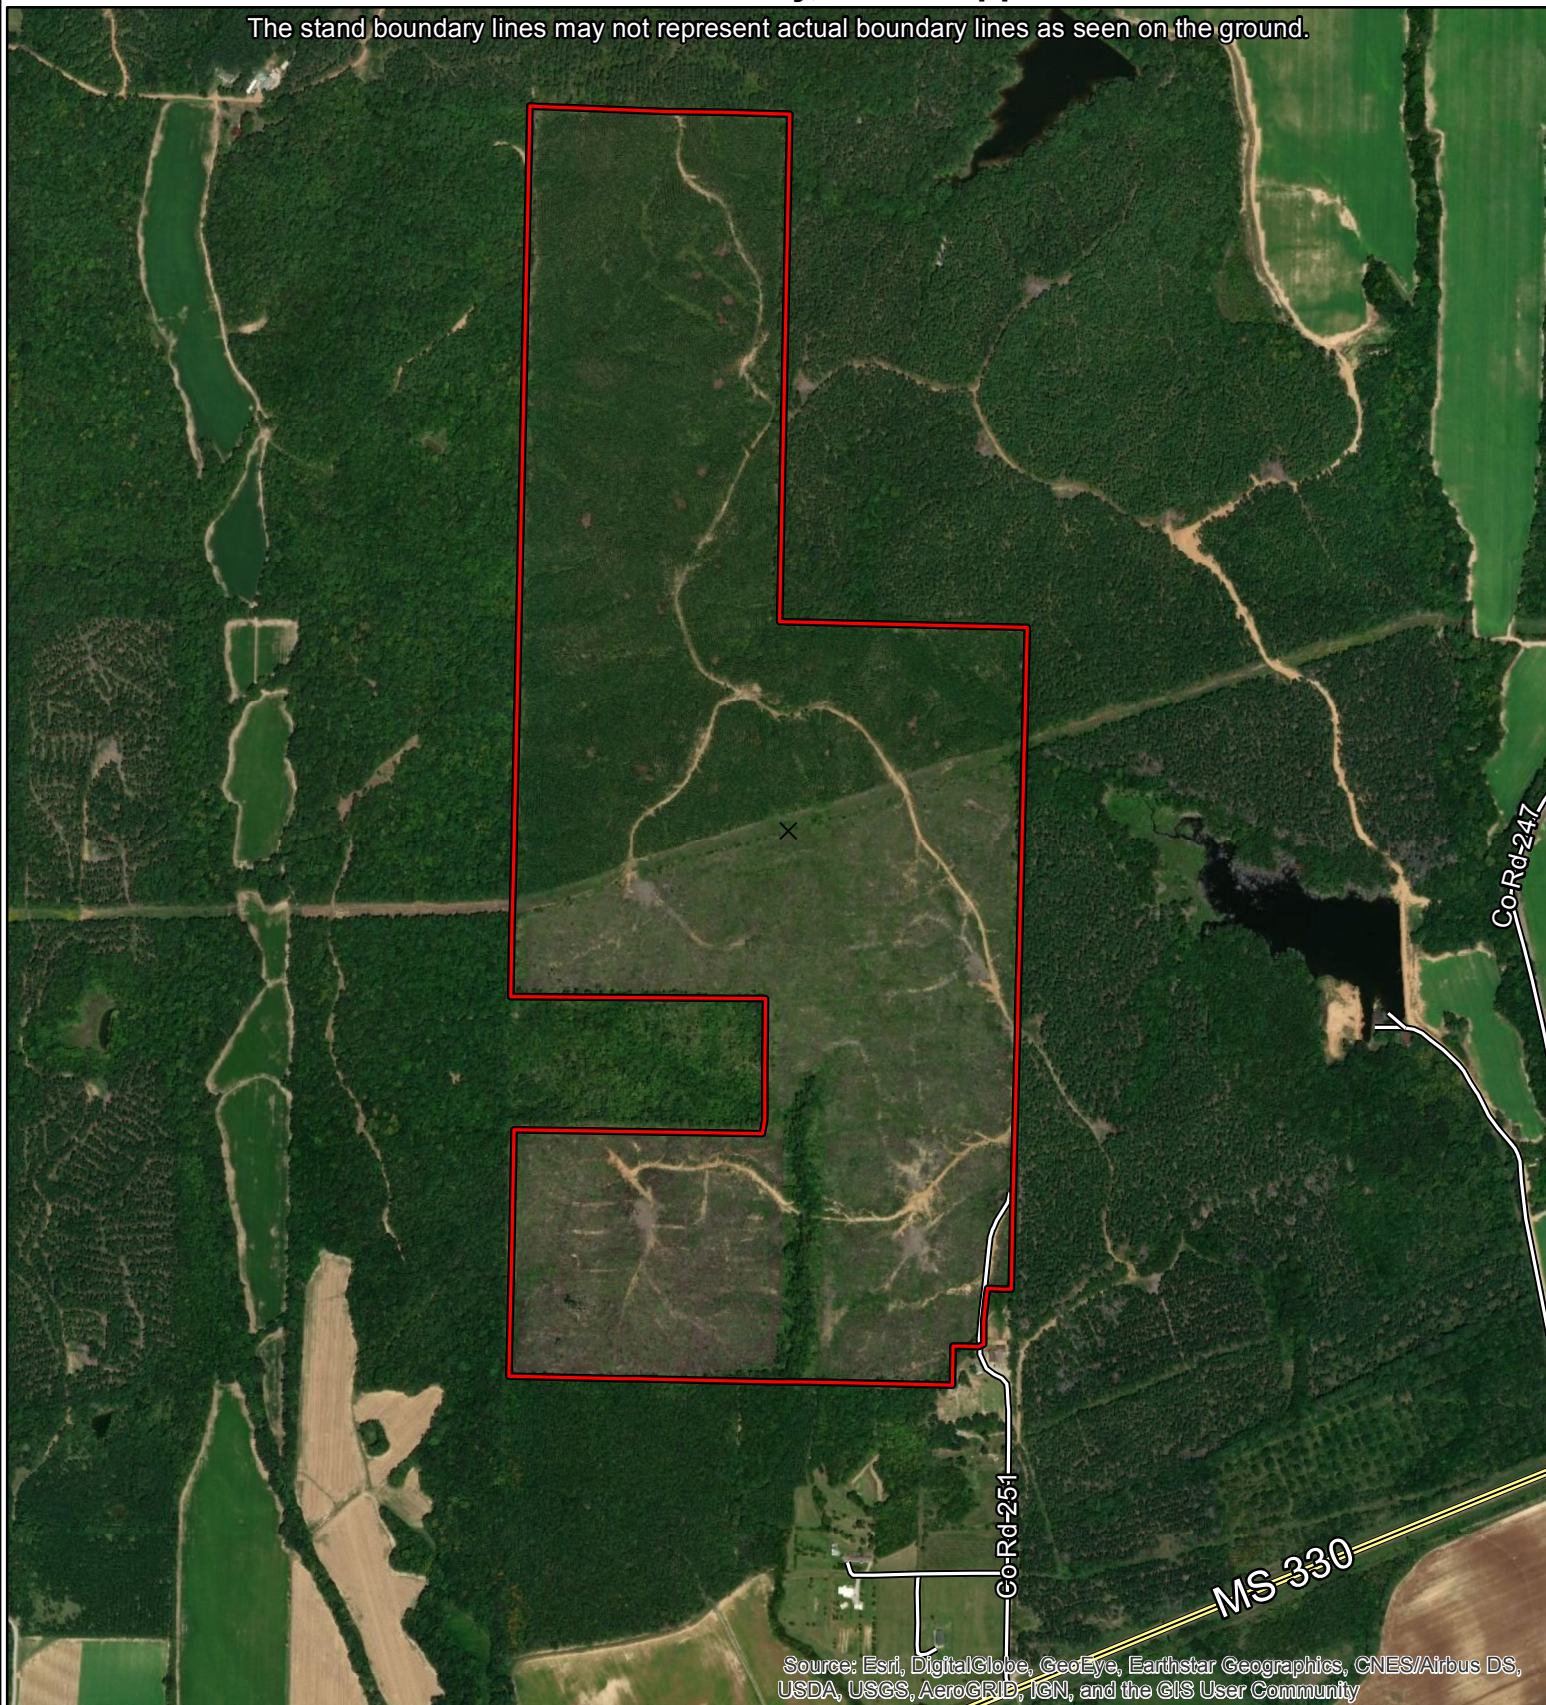

Yazoo Harris - Calhoun Tract

± 291 Acres in Sections 7 and 18 of T24N & R8E of
Calhoun County, Mississippi

The stand boundary lines may not represent actual boundary lines as seen on the ground.

Source: Esri, DigitalGlobe, GeoEye, Earthstar Geographics, CNES/Airbus DS, USDA, USGS, AeroGRID, IGN, and the GIS User Community

Coordinate System: NAD 1983 UTM Zone 16N
Projection: Transverse Mercator
Center Coordinates: 33.9585 -89.5032
Date: 12/10/2018

1 in = 1,000 ft

Boundary