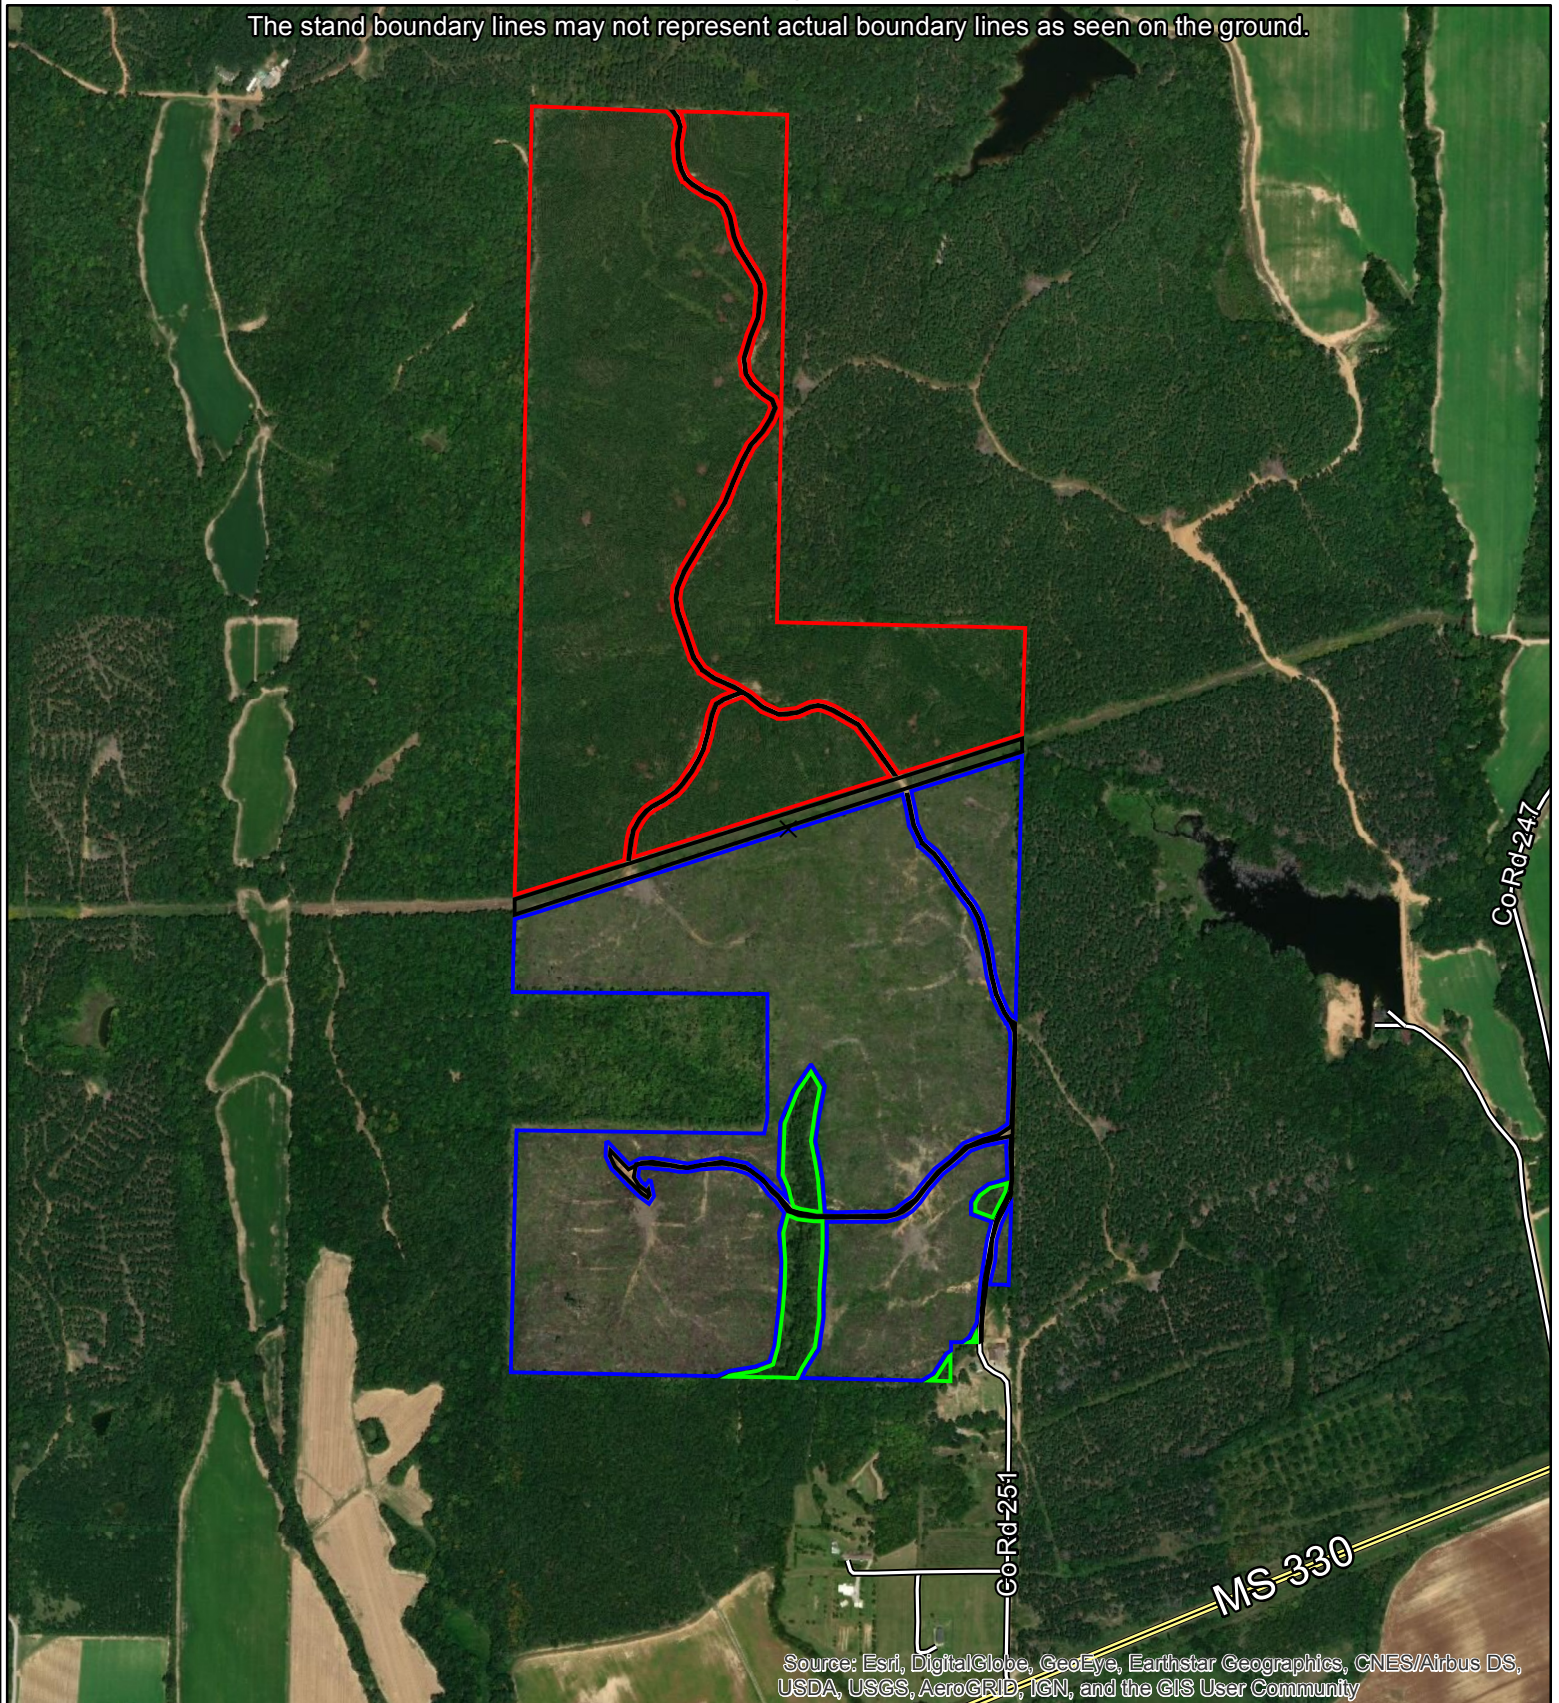

# Yazoo Harris - Calhoun Tract

± 291 Acres in Sections 7 and 18 of T24N & R8E of  
Calhoun County, Mississippi

The stand boundary lines may not represent actual boundary lines as seen on the ground.

Source: Esri, DigitalGlobe, GeoEye, Earthstar Geographics, CNES/Airbus DS, USDA, USGS, AeroGRID, IGN, and the GIS User Community

Coordinate System: NAD 1983 UTM Zone 16N  
Projection: Transverse Mercator  
Center Coordinates: 33.9585 -89.5032  
Date: 12/10/2018

- |   |             |   |         |
|---|-------------|---|---------|
|  | Roads & ROW |  | Stand 2 |
|  | Stand 1     |  | Stand 3 |