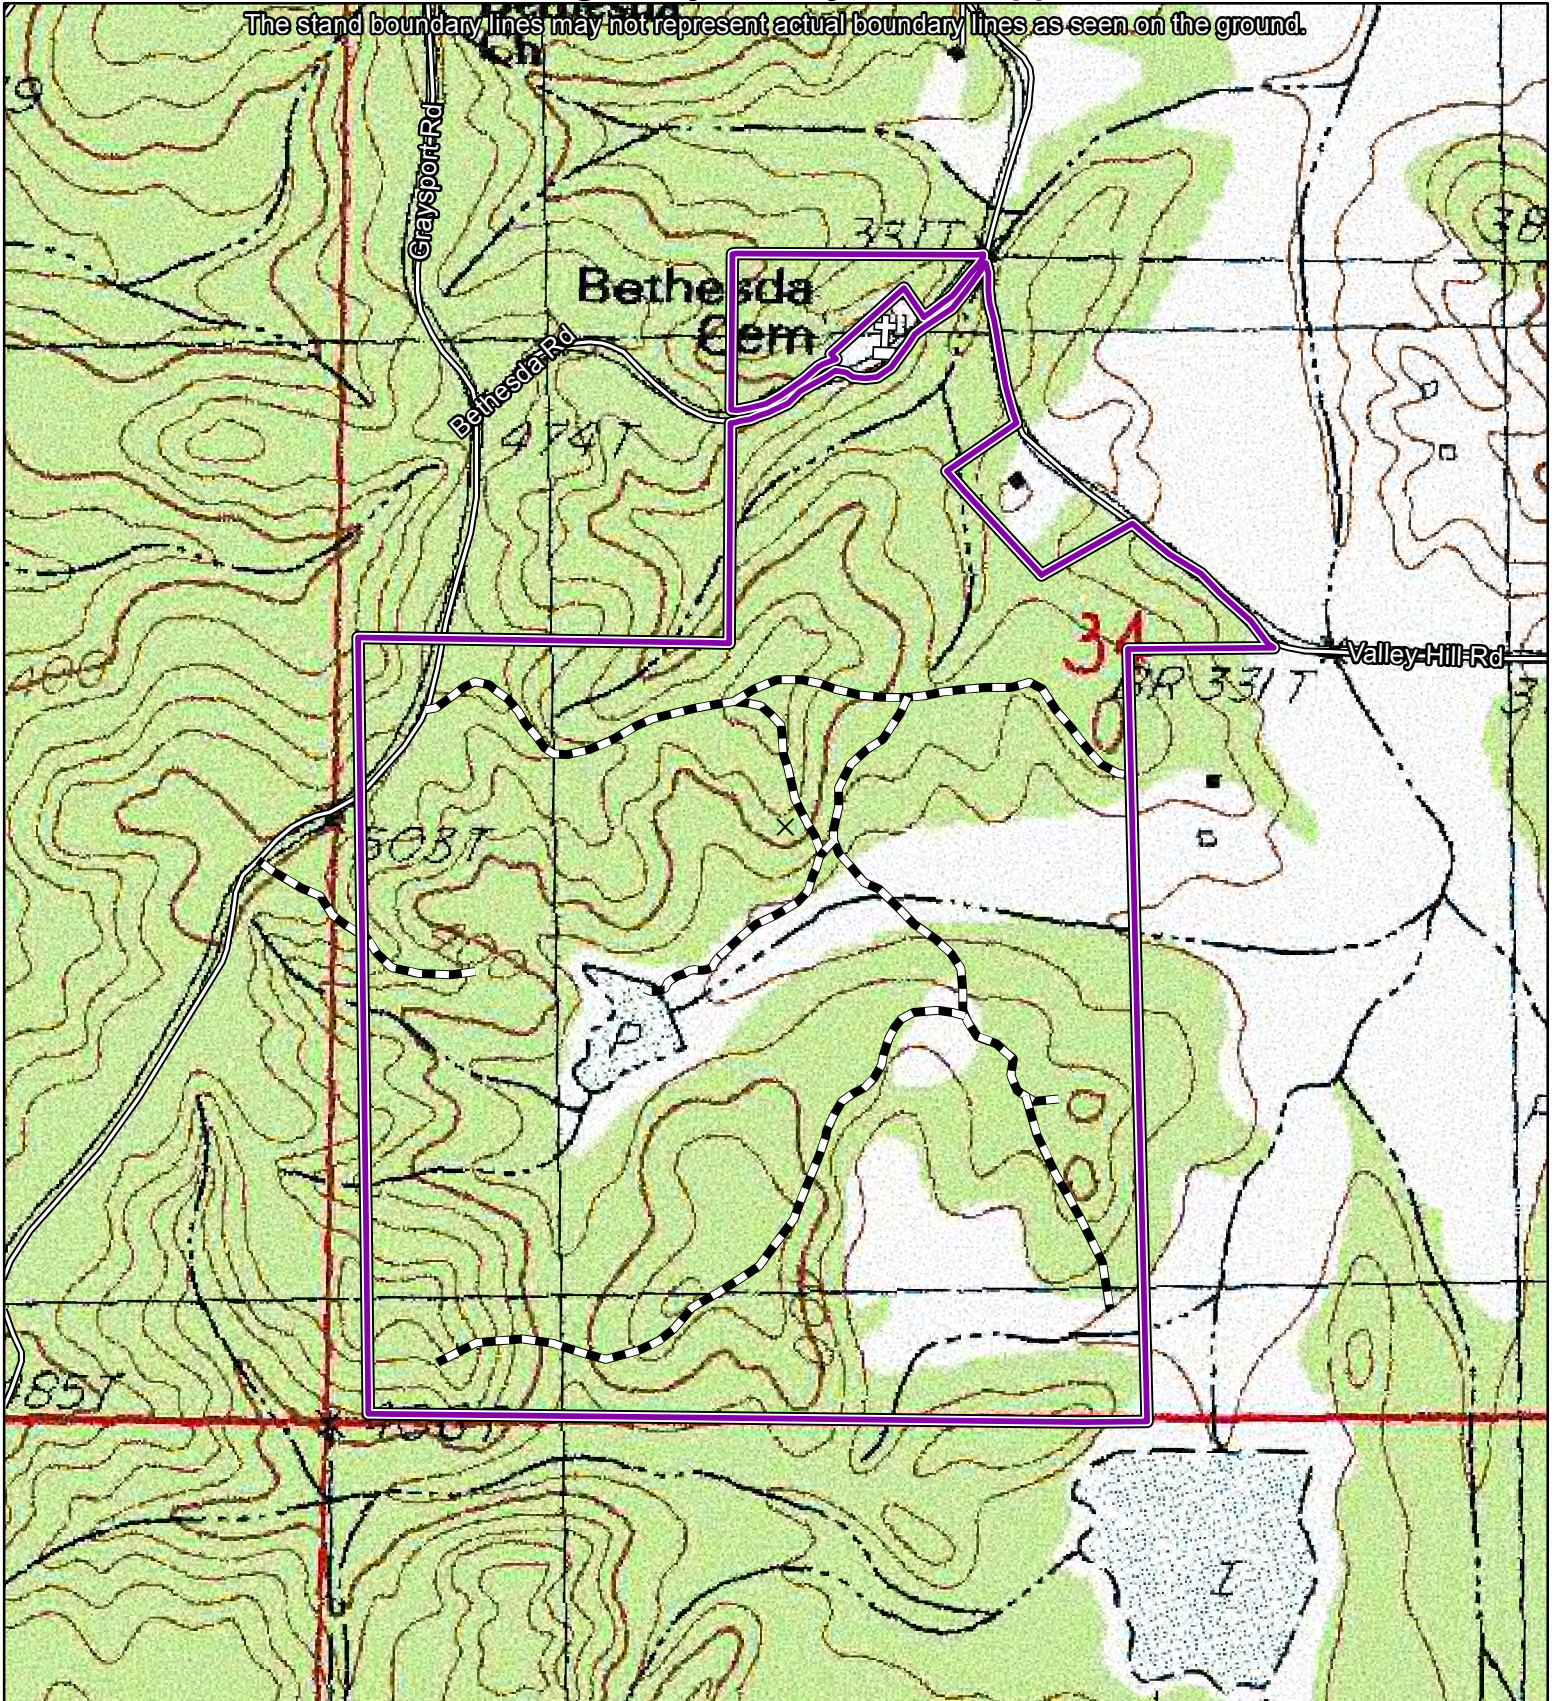

Nash - Montgomery Tract

± 189 Acres in Section 34 of T20N & R6E of
Montgomery County, Mississippi

The stand boundary lines may not represent actual boundary lines as seen on the ground.

Coordinate System: NAD 1983 UTM Zone 15N
Projection: Transverse Mercator
Center Coordinates: -89.6580 33.5522
Date: 9/14/2018

1 in = 660 ft