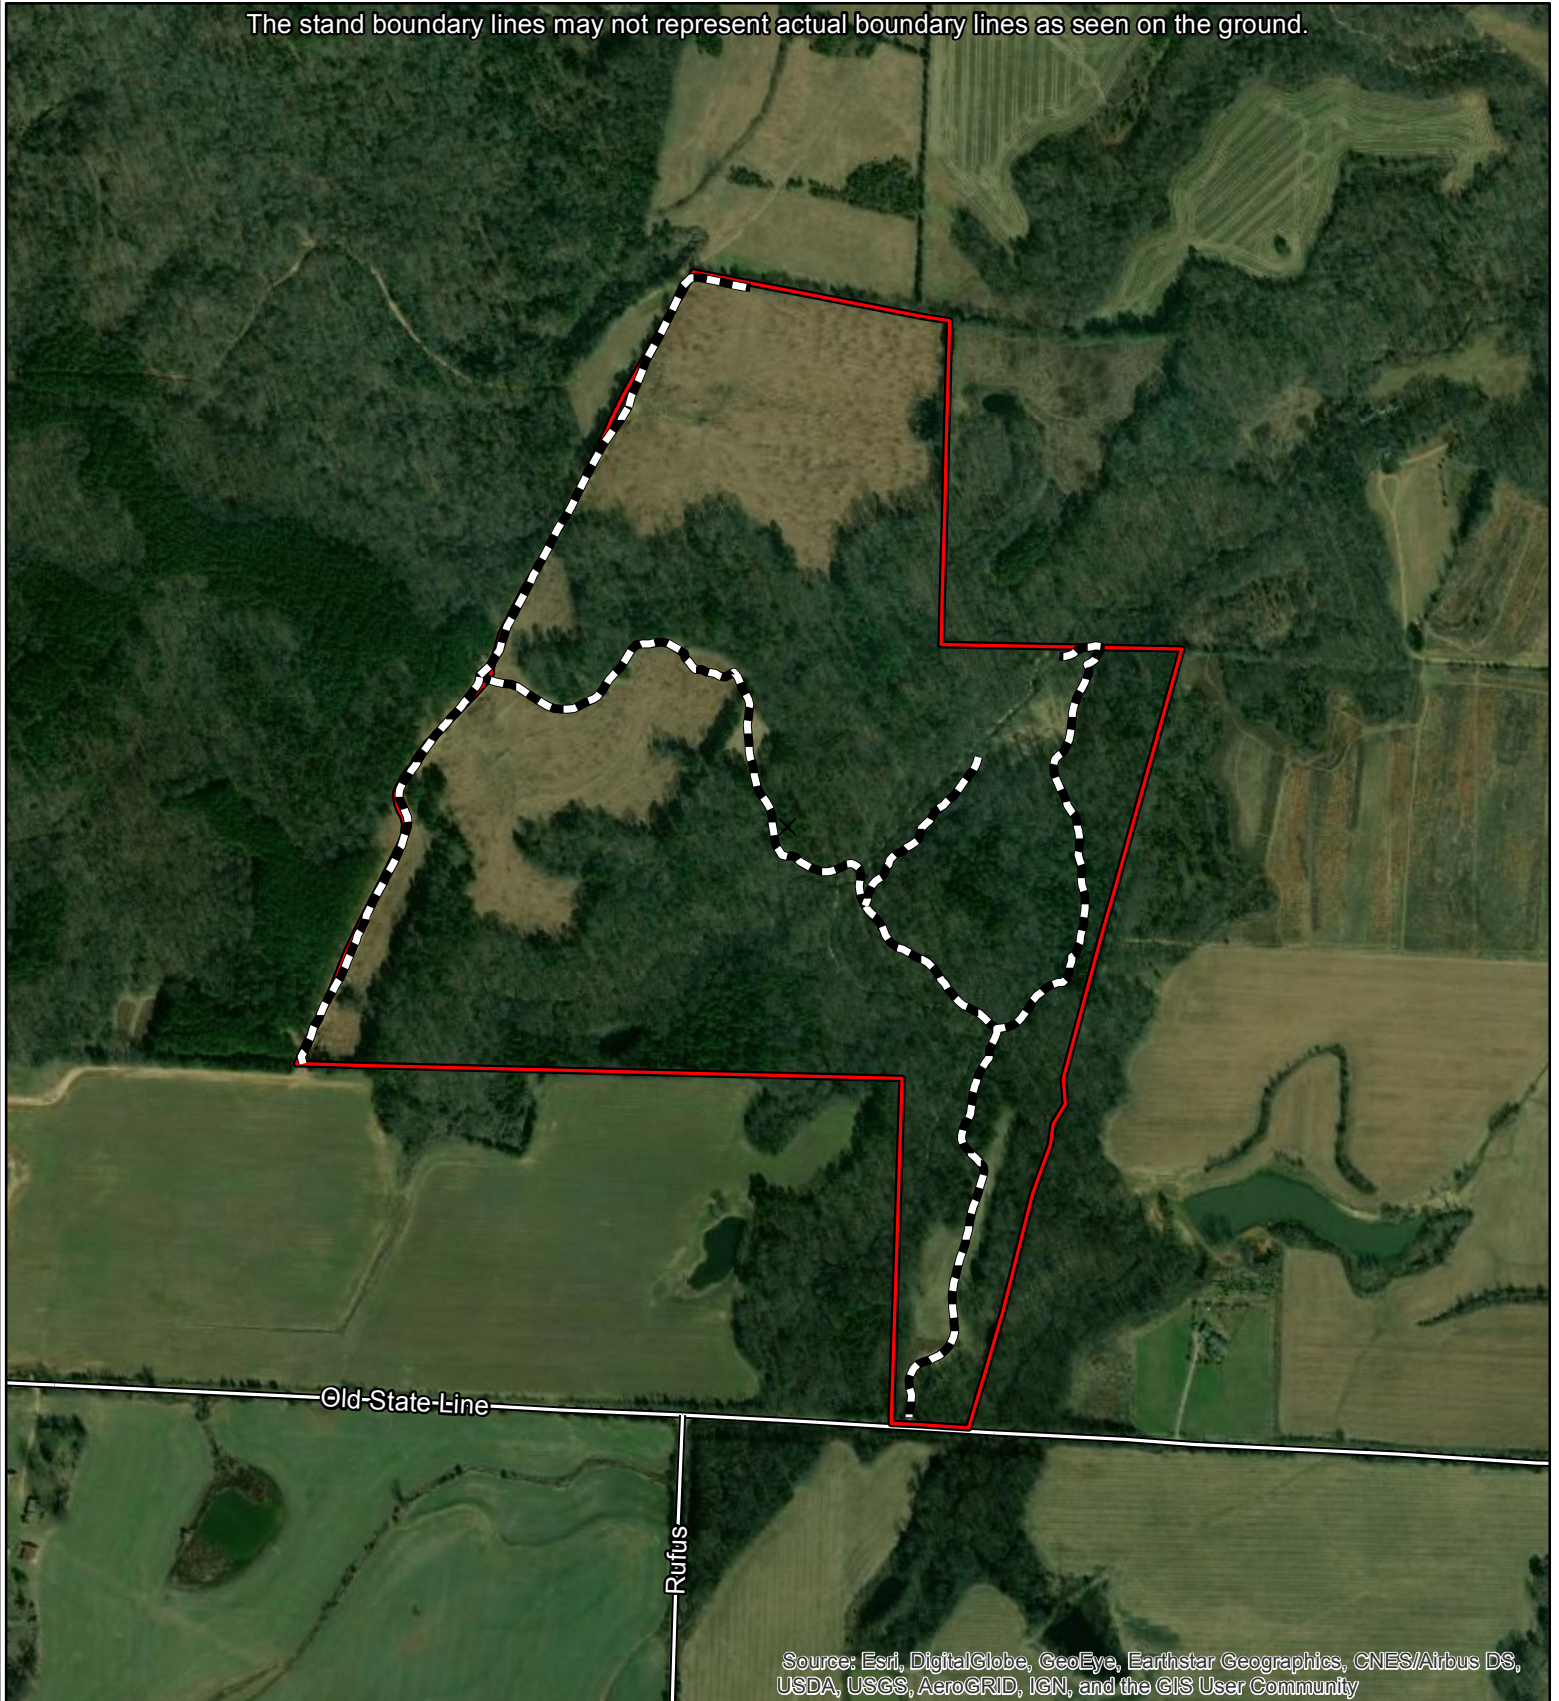

Gardner Tract

±129.6 Acres in Hardeman County, Tennessee

The stand boundary lines may not represent actual boundary lines as seen on the ground.

Source: Esri, DigitalGlobe, GeoEye, Earthstar Geographics, CNES/Airbus DS, USDA, USGS, AeroGRID, IGN, and the GIS User Community

Coordinate System: NAD 1983 UTM Zone 16N
Projection: Transverse Mercator
Center Coordinates: -89.0643 35.0345
Date: 8/7/2018