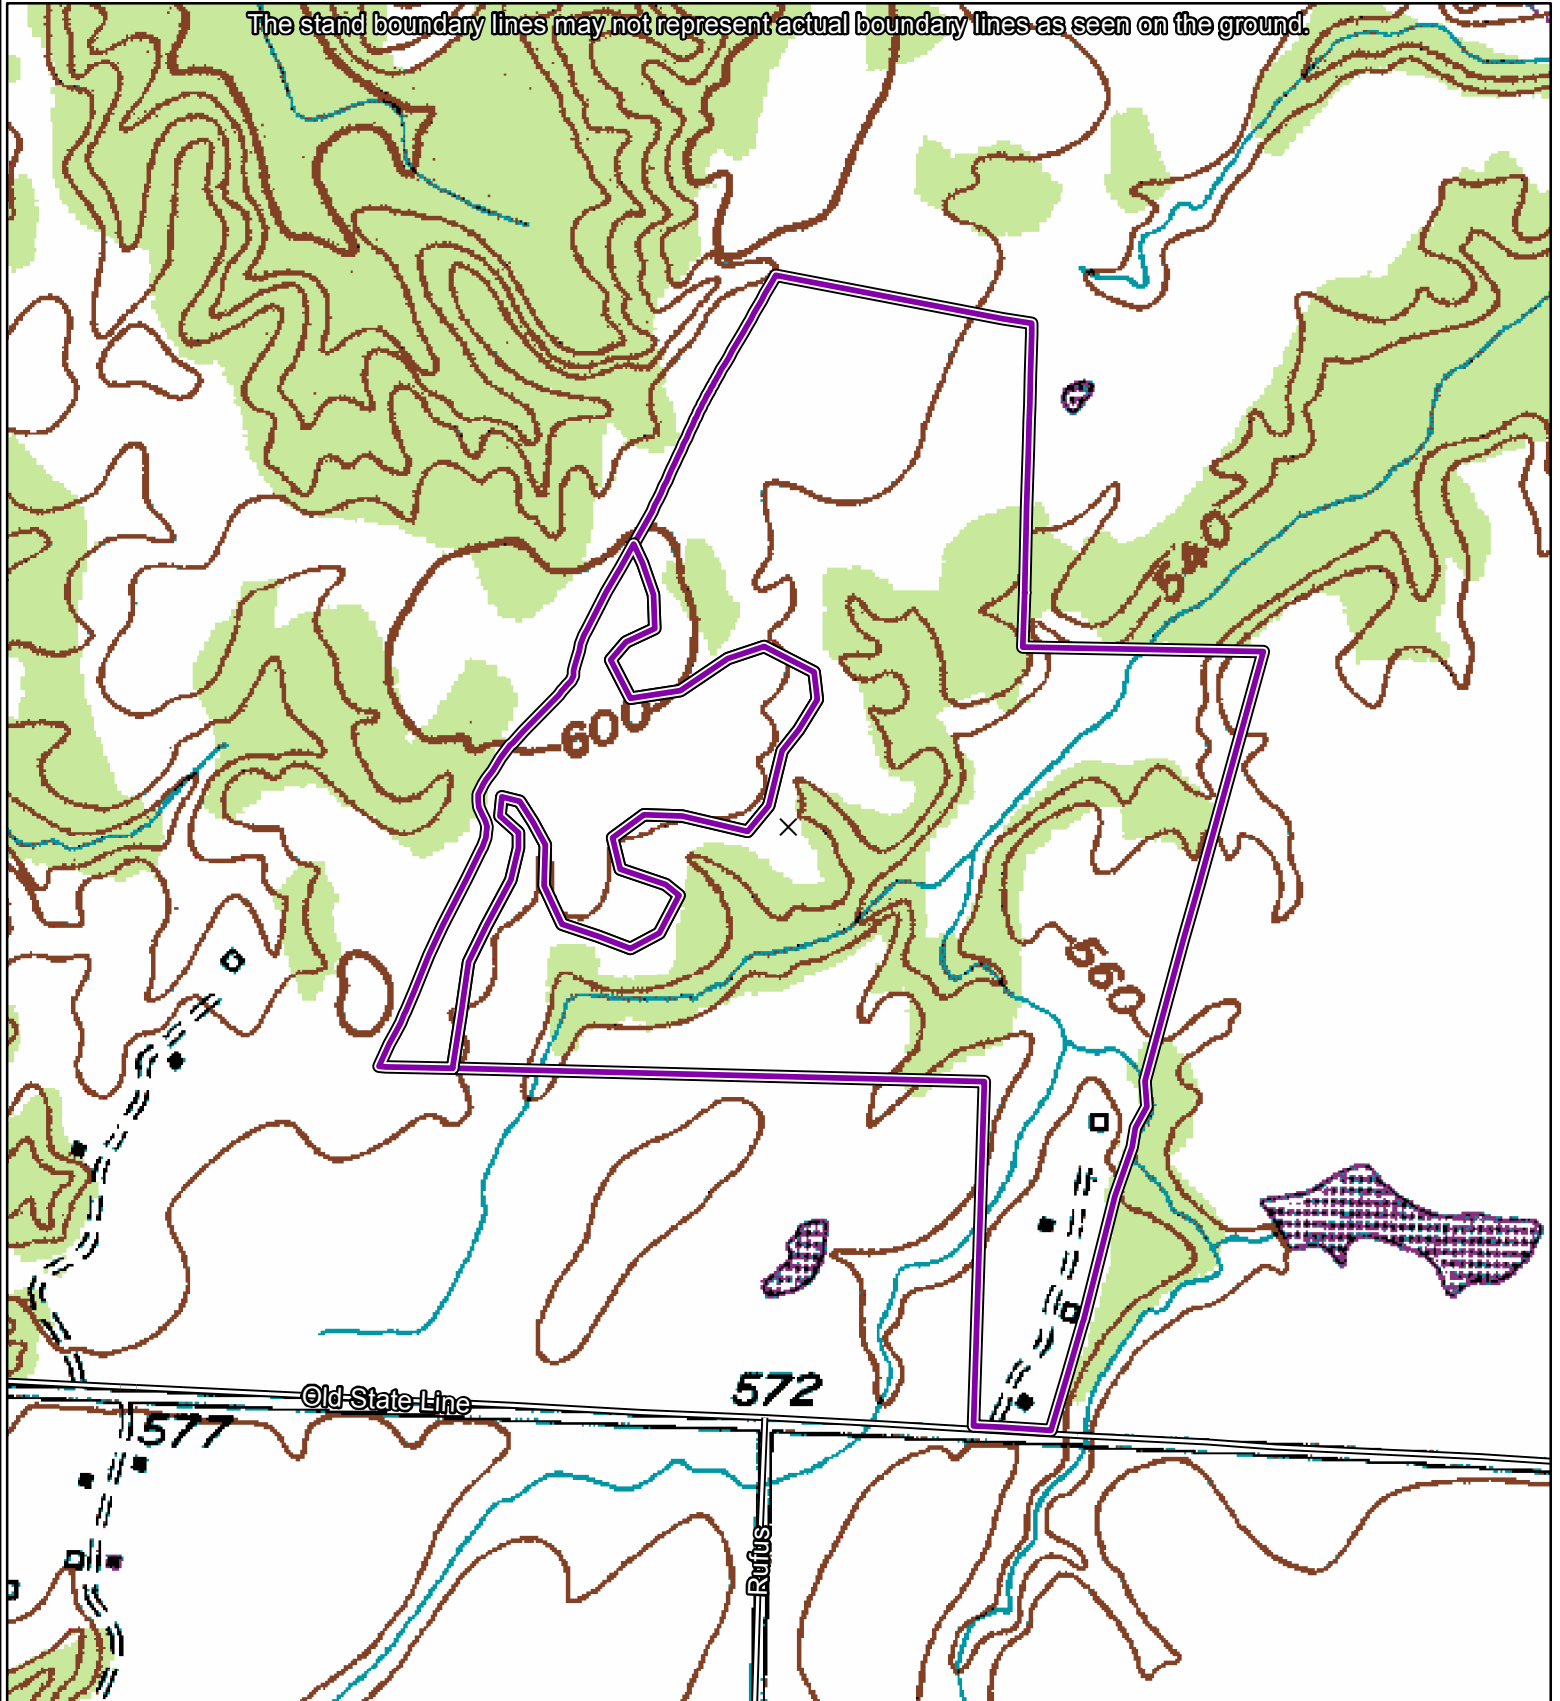

Gardner Tract

±129.6 Acres in Hardeman County, Tennessee

The stand boundary lines may not represent actual boundary lines as seen on the ground.

Coordinate System: NAD 1983 UTM Zone 16N
Projection: Transverse Mercator
Center Coordinates: -89.0652 35.0345
Date: 8/7/2018