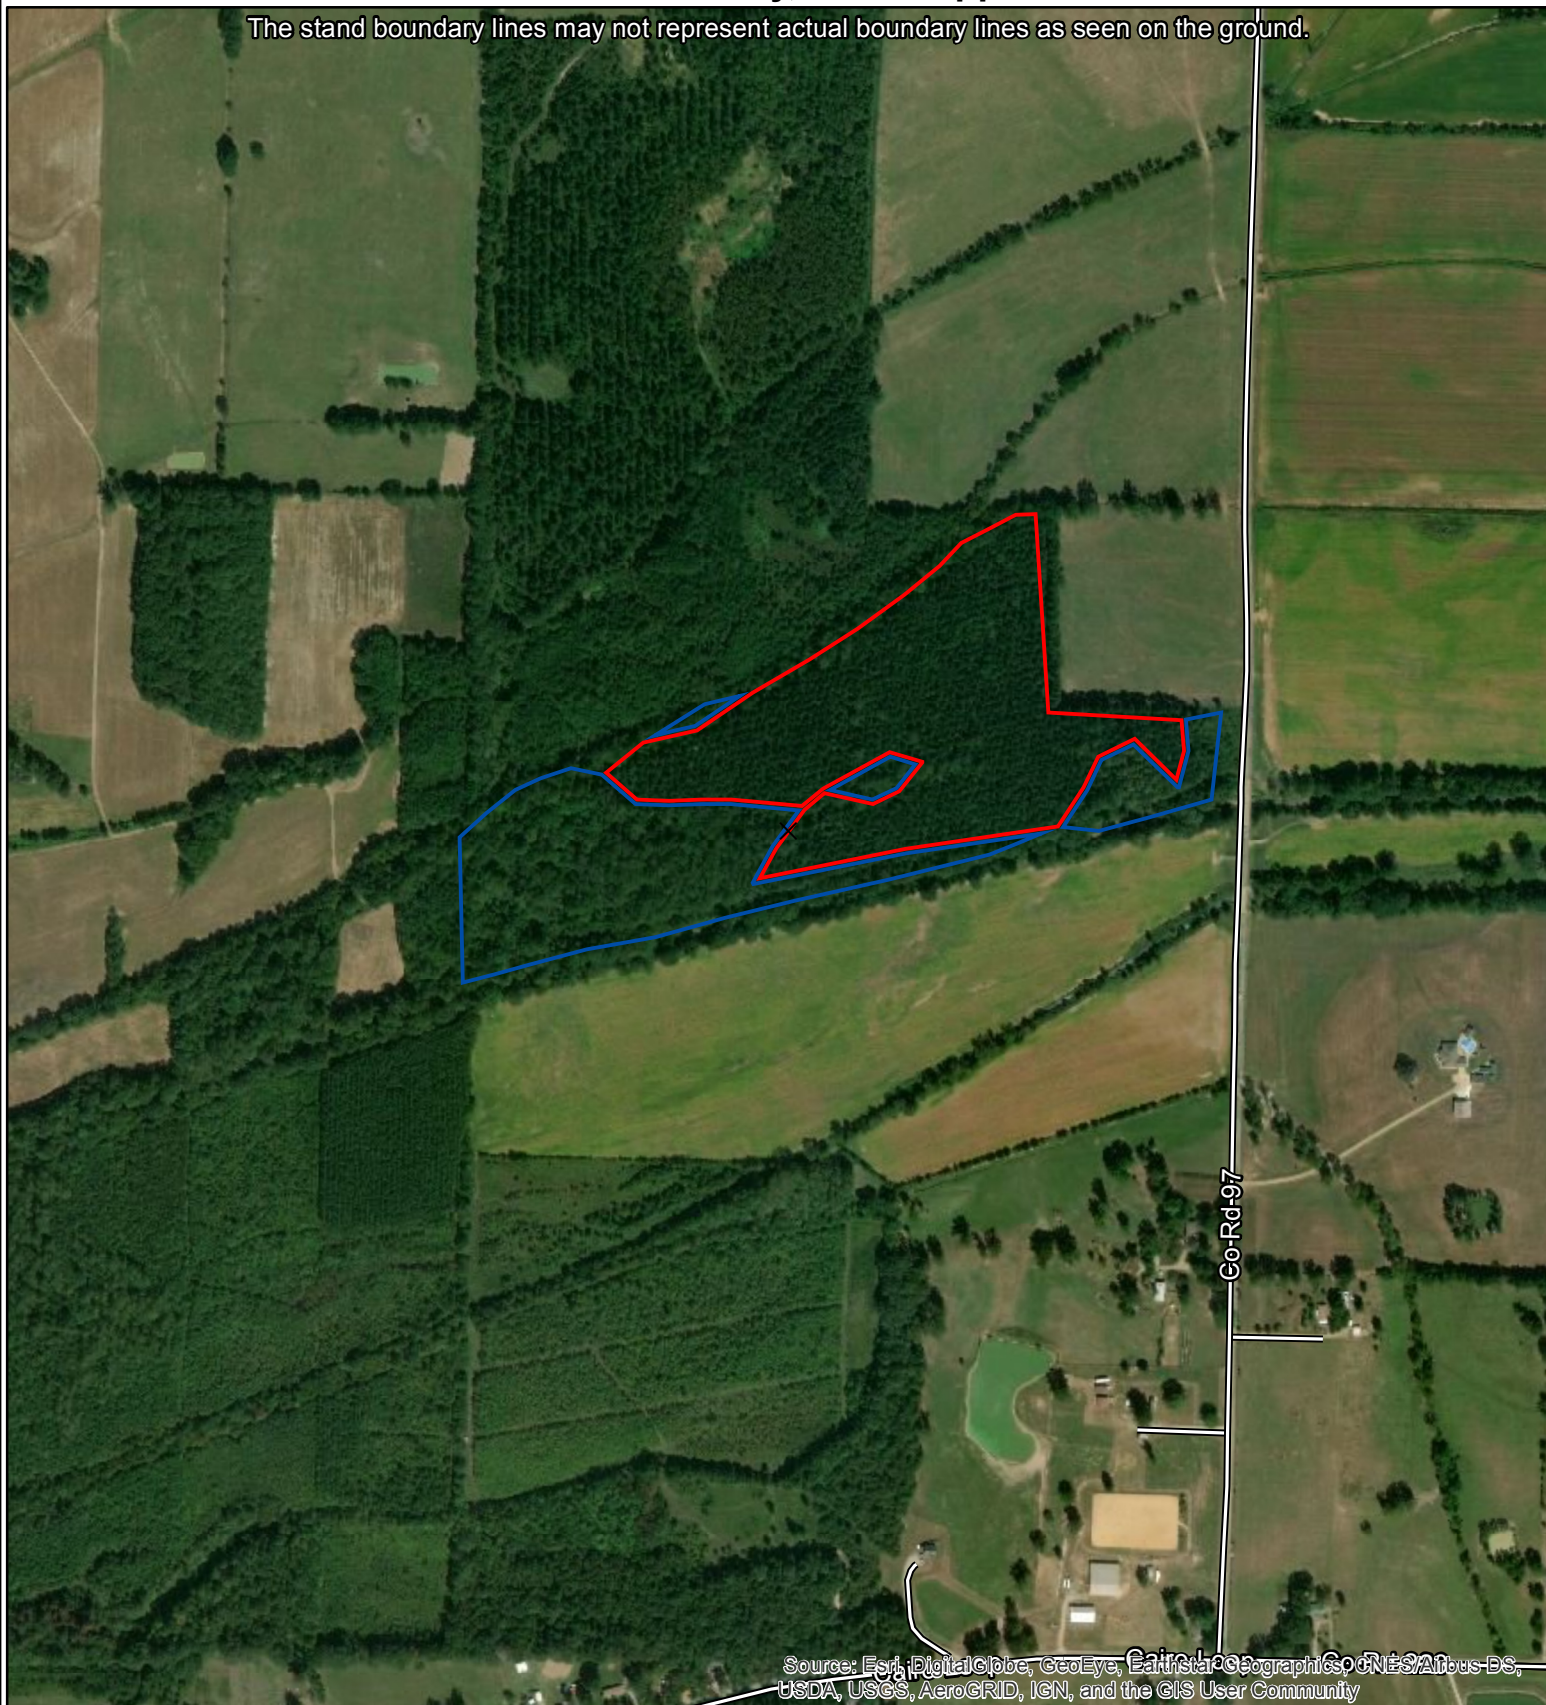

Colbert East Tract

± 41 Acres in Section 14 of T8S & R2E of
Union County, Mississippi

The stand boundary lines may not represent actual boundary lines as seen on the ground.

Source: Esri, DigitalGlobe, GeoEye, Earthstar Geographics, CNES/Airbus DS, USDA, USGS, AeroGRID, IGN, and the GIS User Community

Coordinate System: NAD 1983 UTM Zone 16N
Projection: Transverse Mercator
Center Coordinates: -89.0660 34.3877
Date: 8/6/2018

1 in = 660 ft

-  Stand 1
-  Stand 2