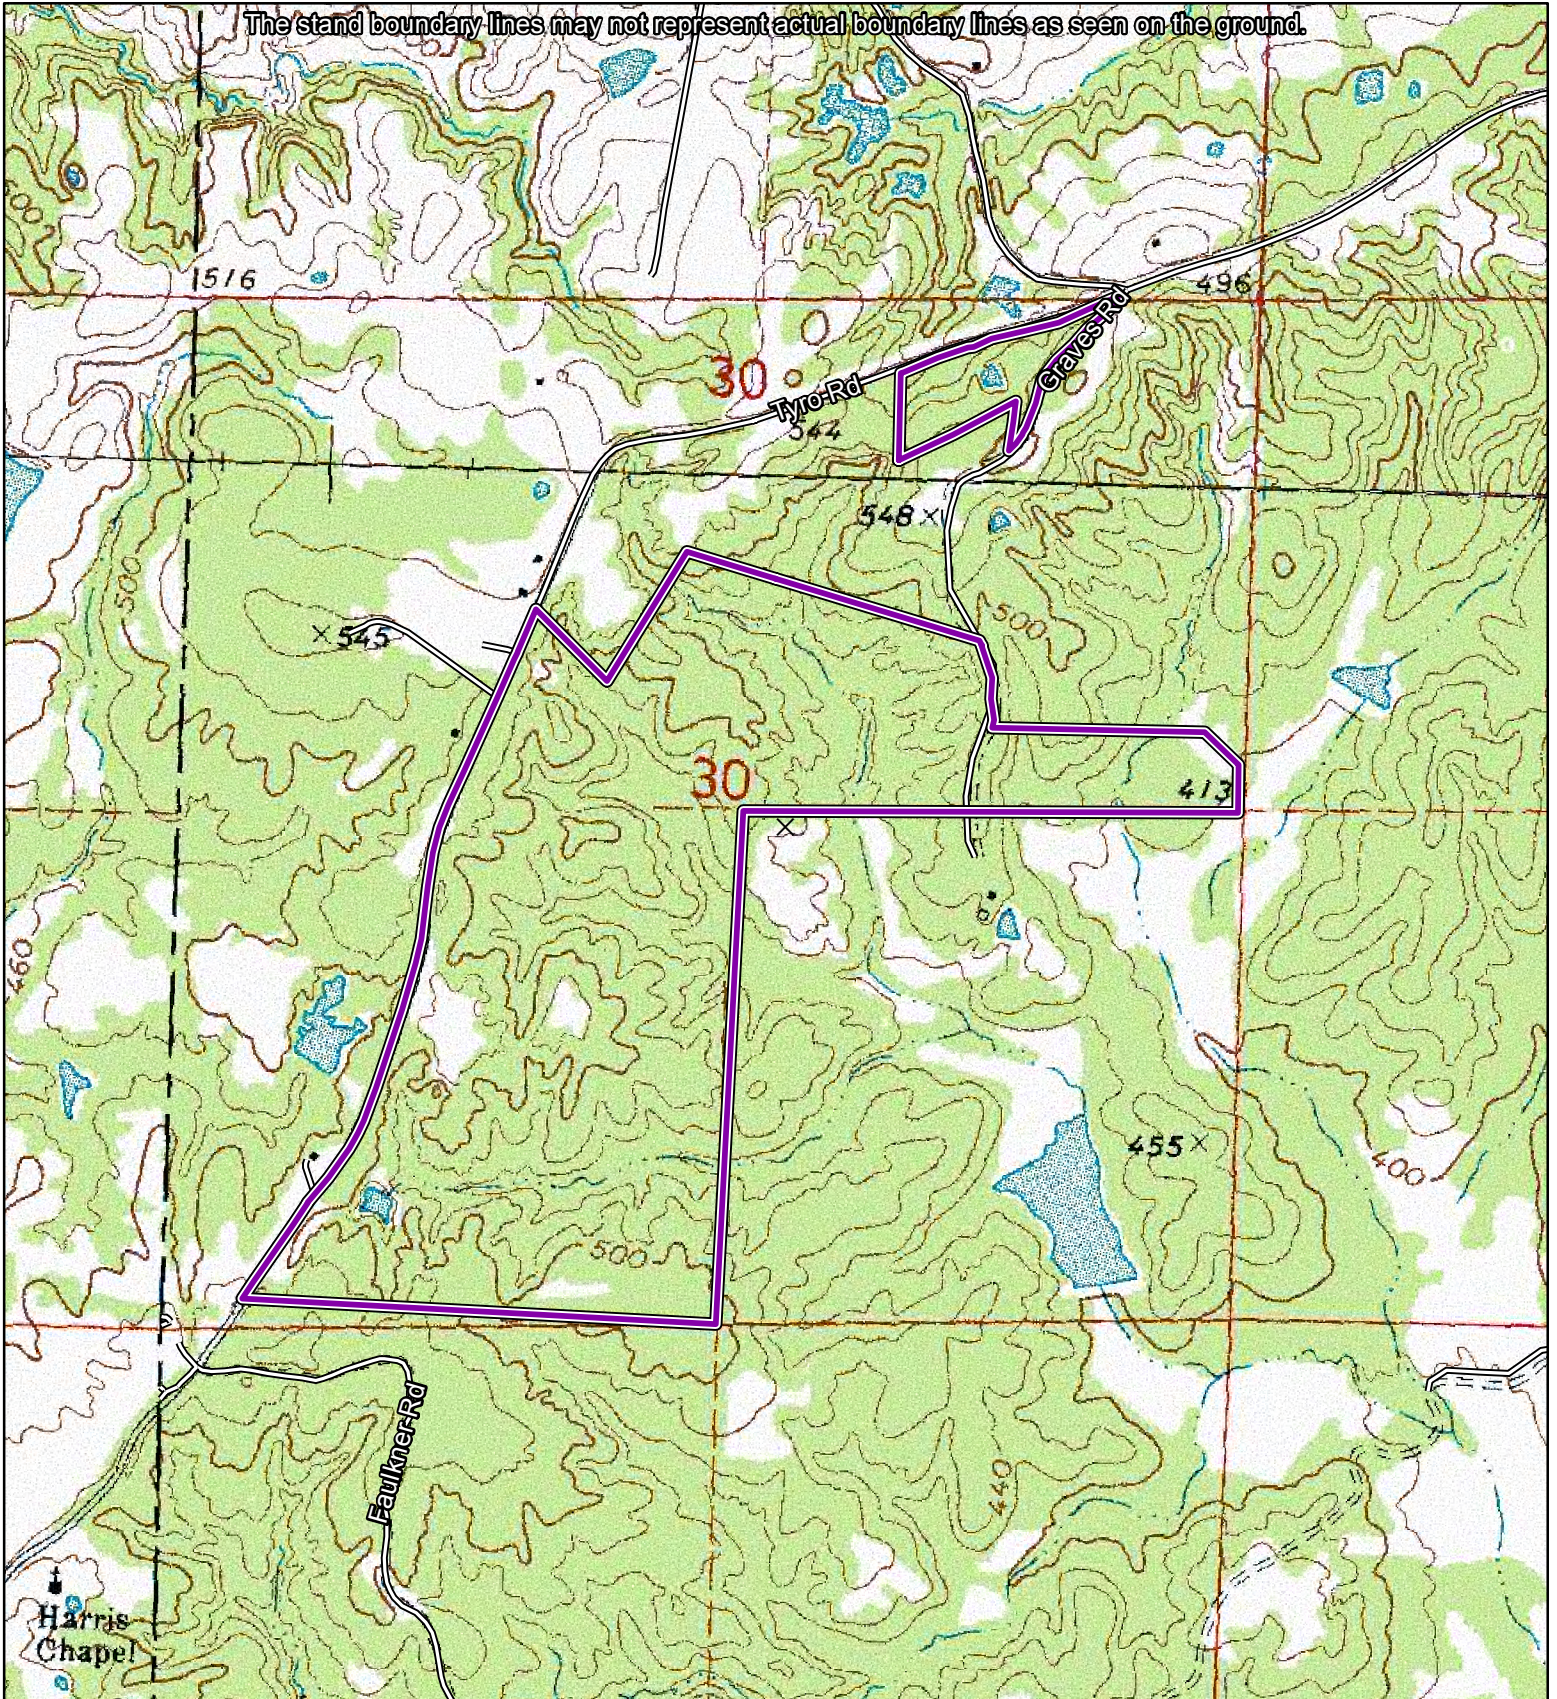

Green Family Trust

± 201 Acres in Section 30 of T5S & R4W of
Marshall County, Mississippi

The stand boundary lines may not represent actual boundary lines as seen on the ground.

Coordinate System: NAD 1983 UTM Zone 16N

Projection: Transverse Mercator

Center Coordinates: -89.6589 34.6197

Date: 7/5/2018

1 in = 1,000 ft