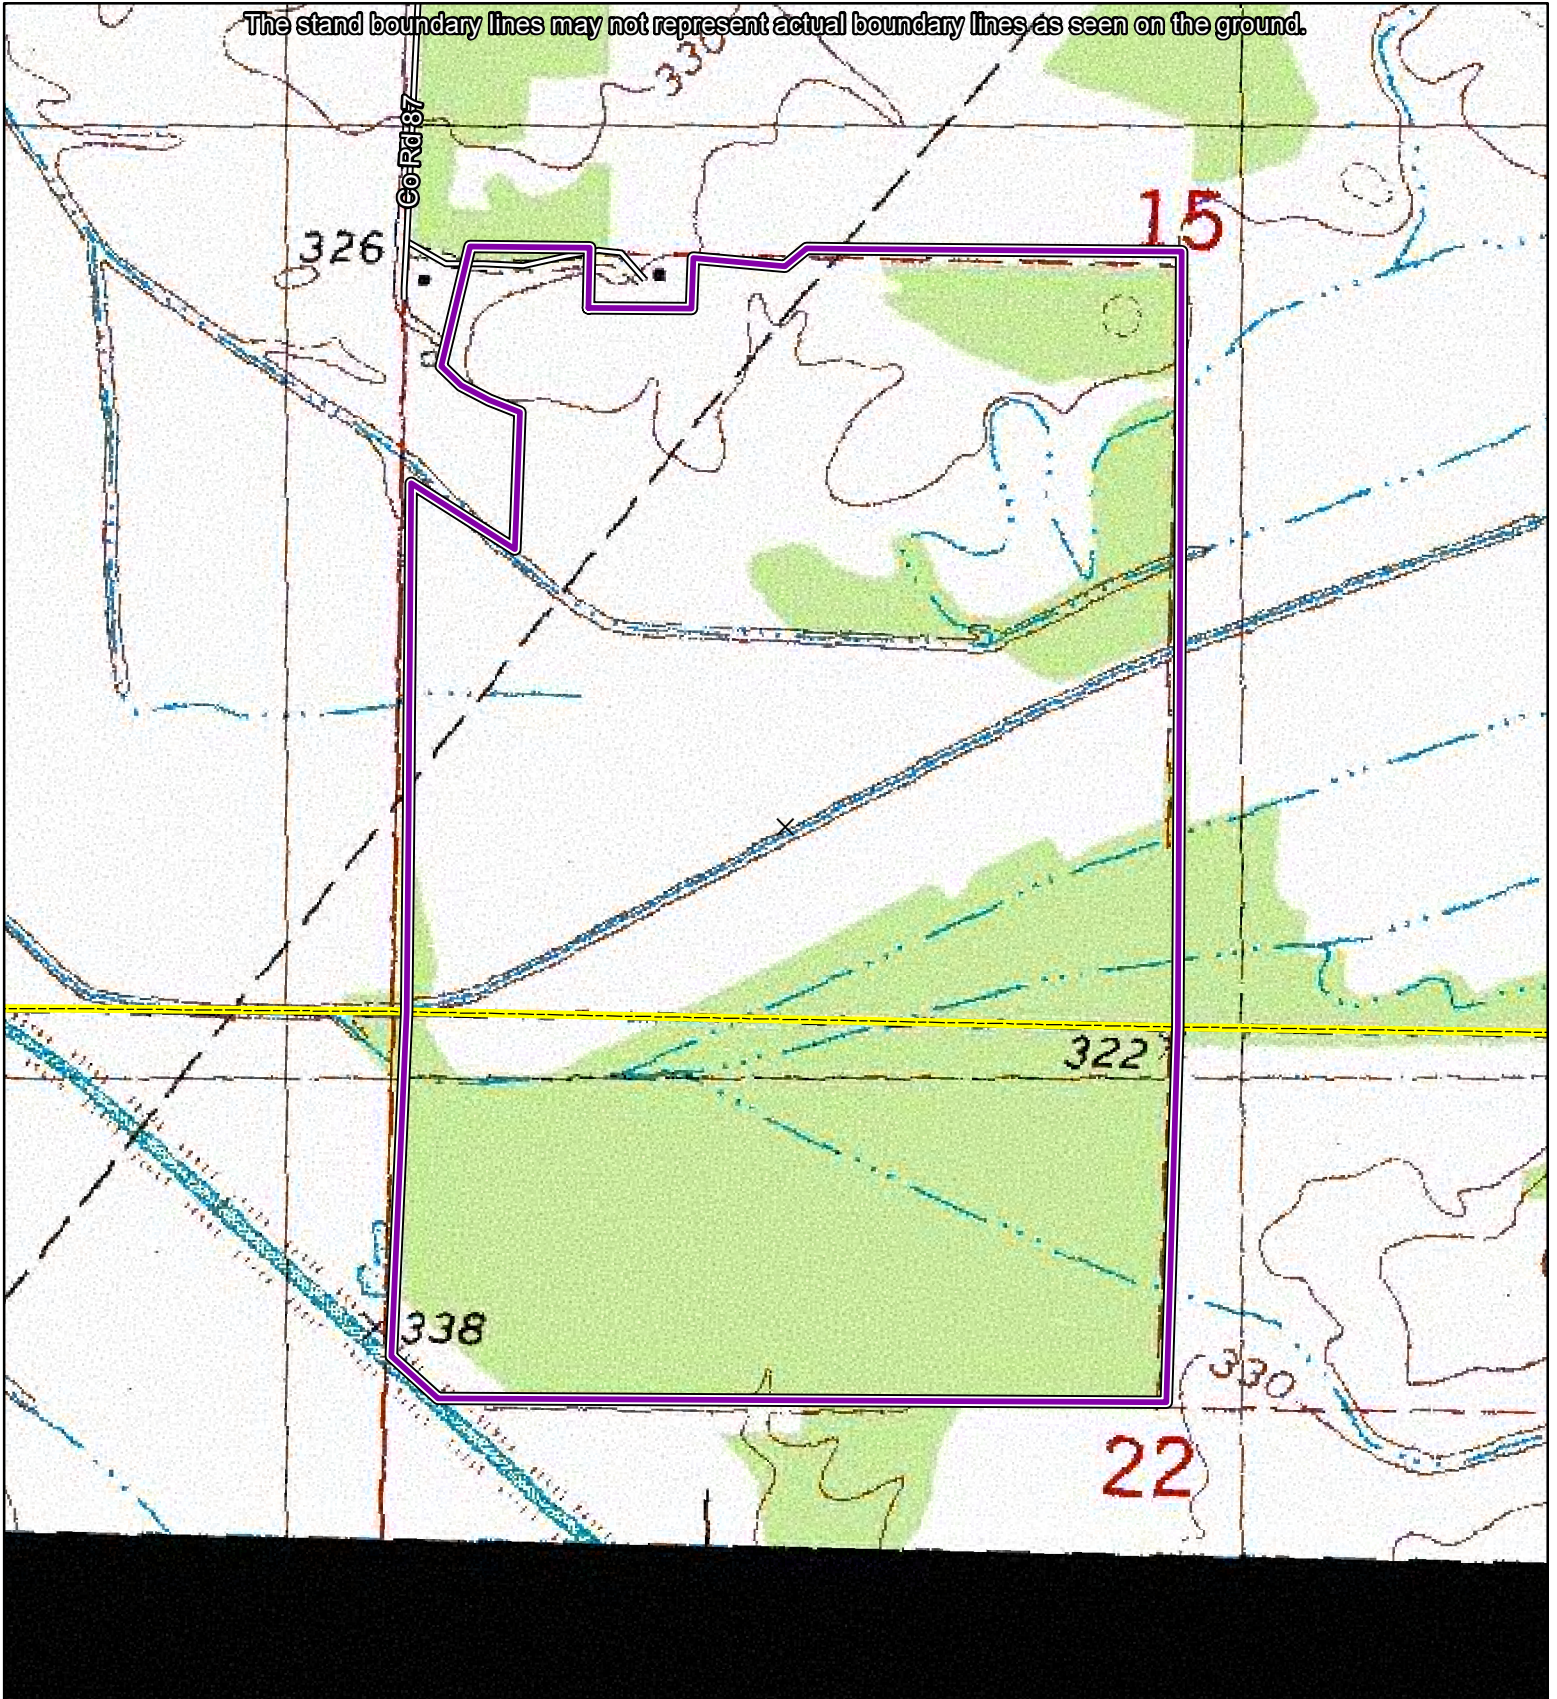

# Colbert West Tract

± 158 Acres in S15 of 8S & R2E in Union County, Mississippi

and

± 80 Acres in S22 of 8S & R2E in Pontotoc County, Mississippi

The stand boundary lines may not represent actual boundary lines as seen on the ground.

Coordinate System: NAD 1983 UTM Zone 16N

Projection: Transverse Mercator

Center Coordinates: -89.0828 34.3817

Date: 8/6/2018

1 in = 660 ft