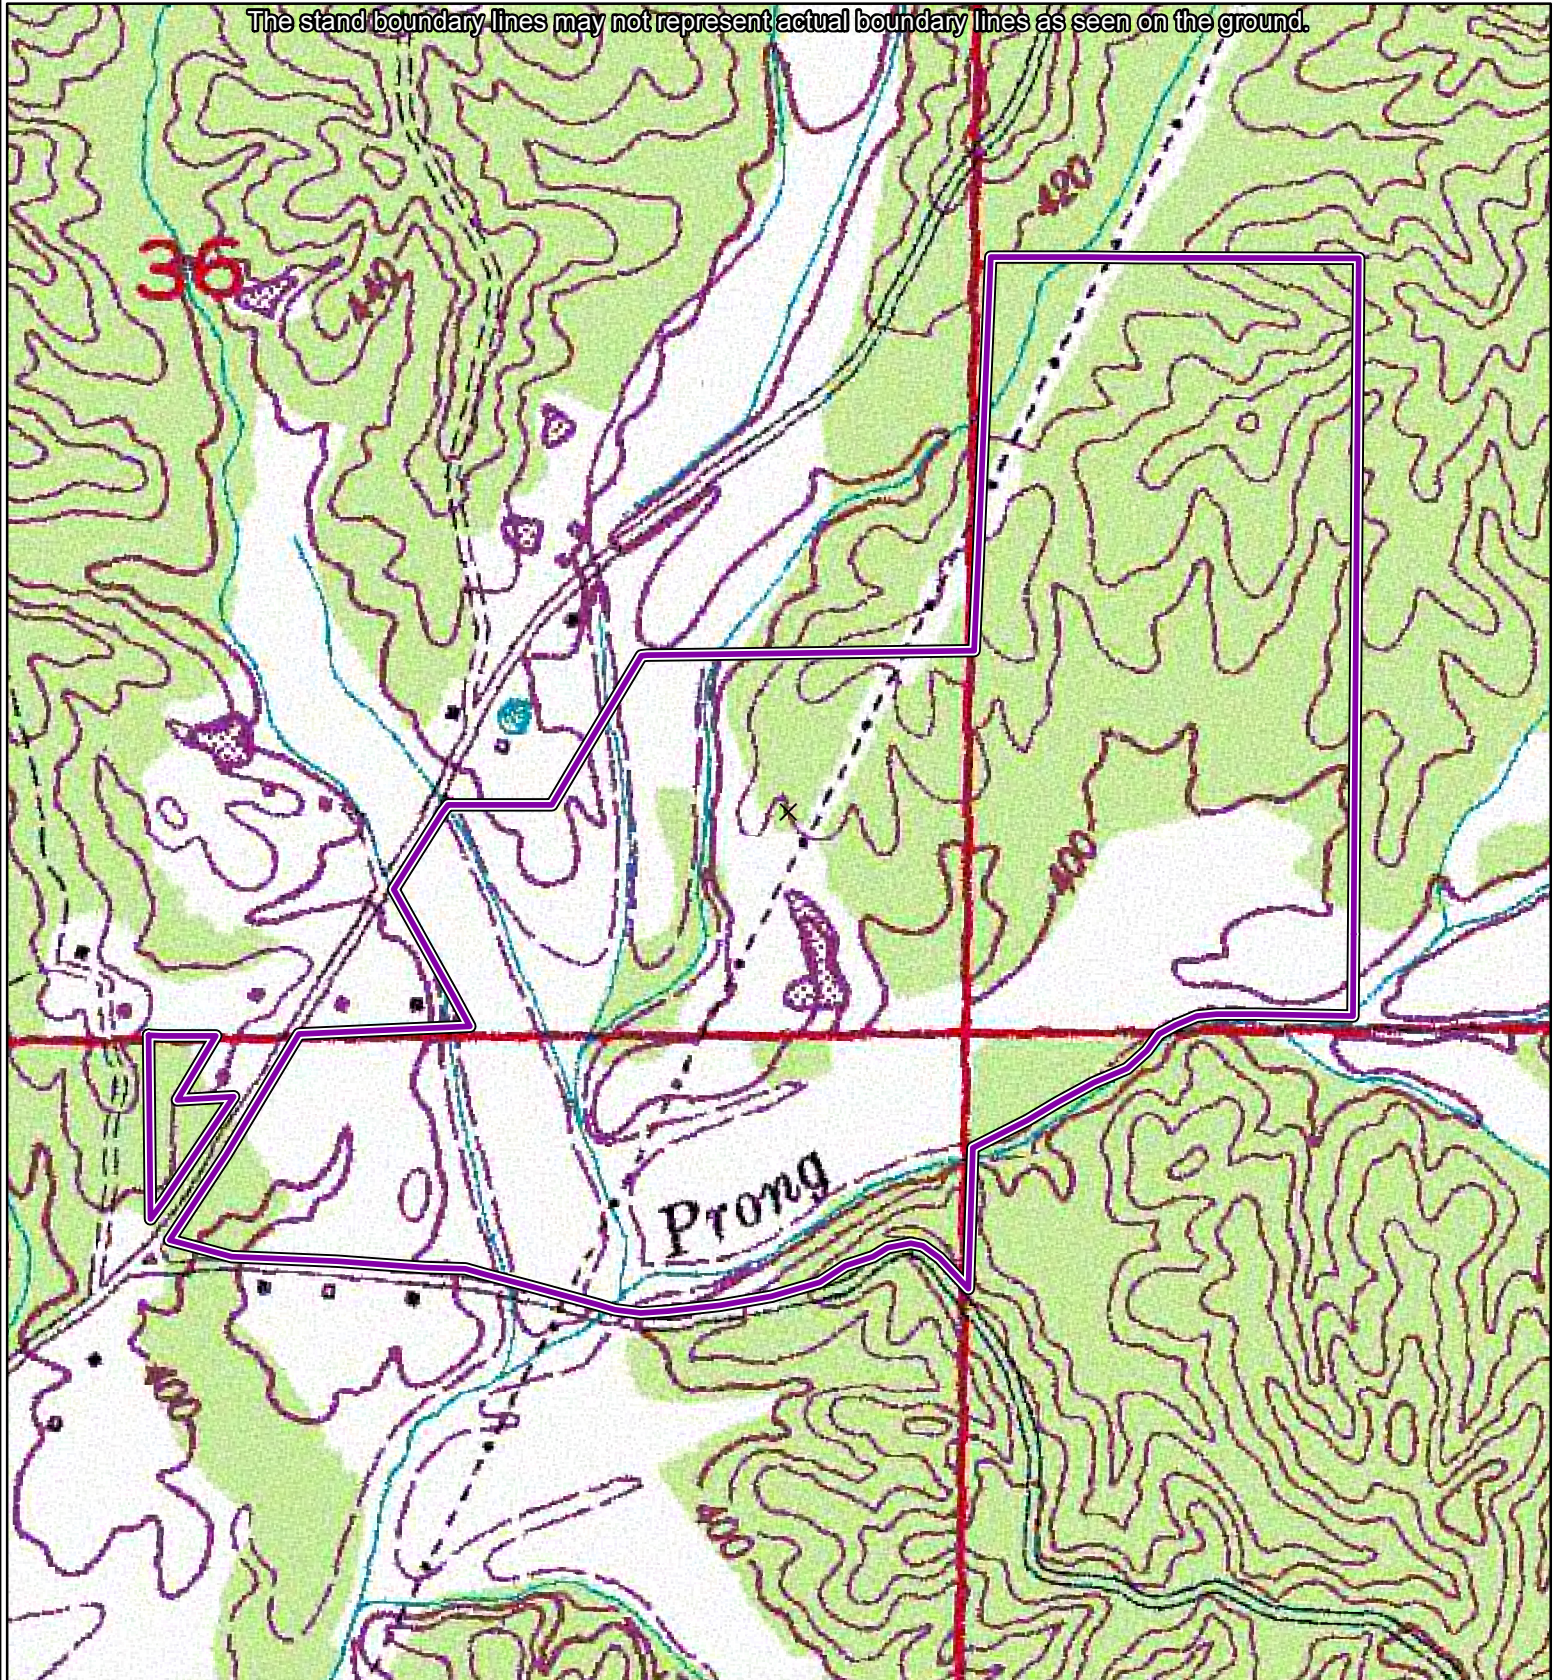

Chase Cattle and Timber Farm

±174 Acres in Section 36 of T4S, R8E; Section 31 of T4S, R9E;
Section 1 of T5S, R8E; & Section 6 of T5S, R9E
Prentiss County, Mississippi

The stand boundary lines may not represent actual boundary lines as seen on the ground.

Coordinate System: NAD 1983 UTM Zone 16N
Projection: Transverse Mercator
Center Coordinates: -88.4033 34.6851
Date: 7/26/2018

1 inch = 660 feet