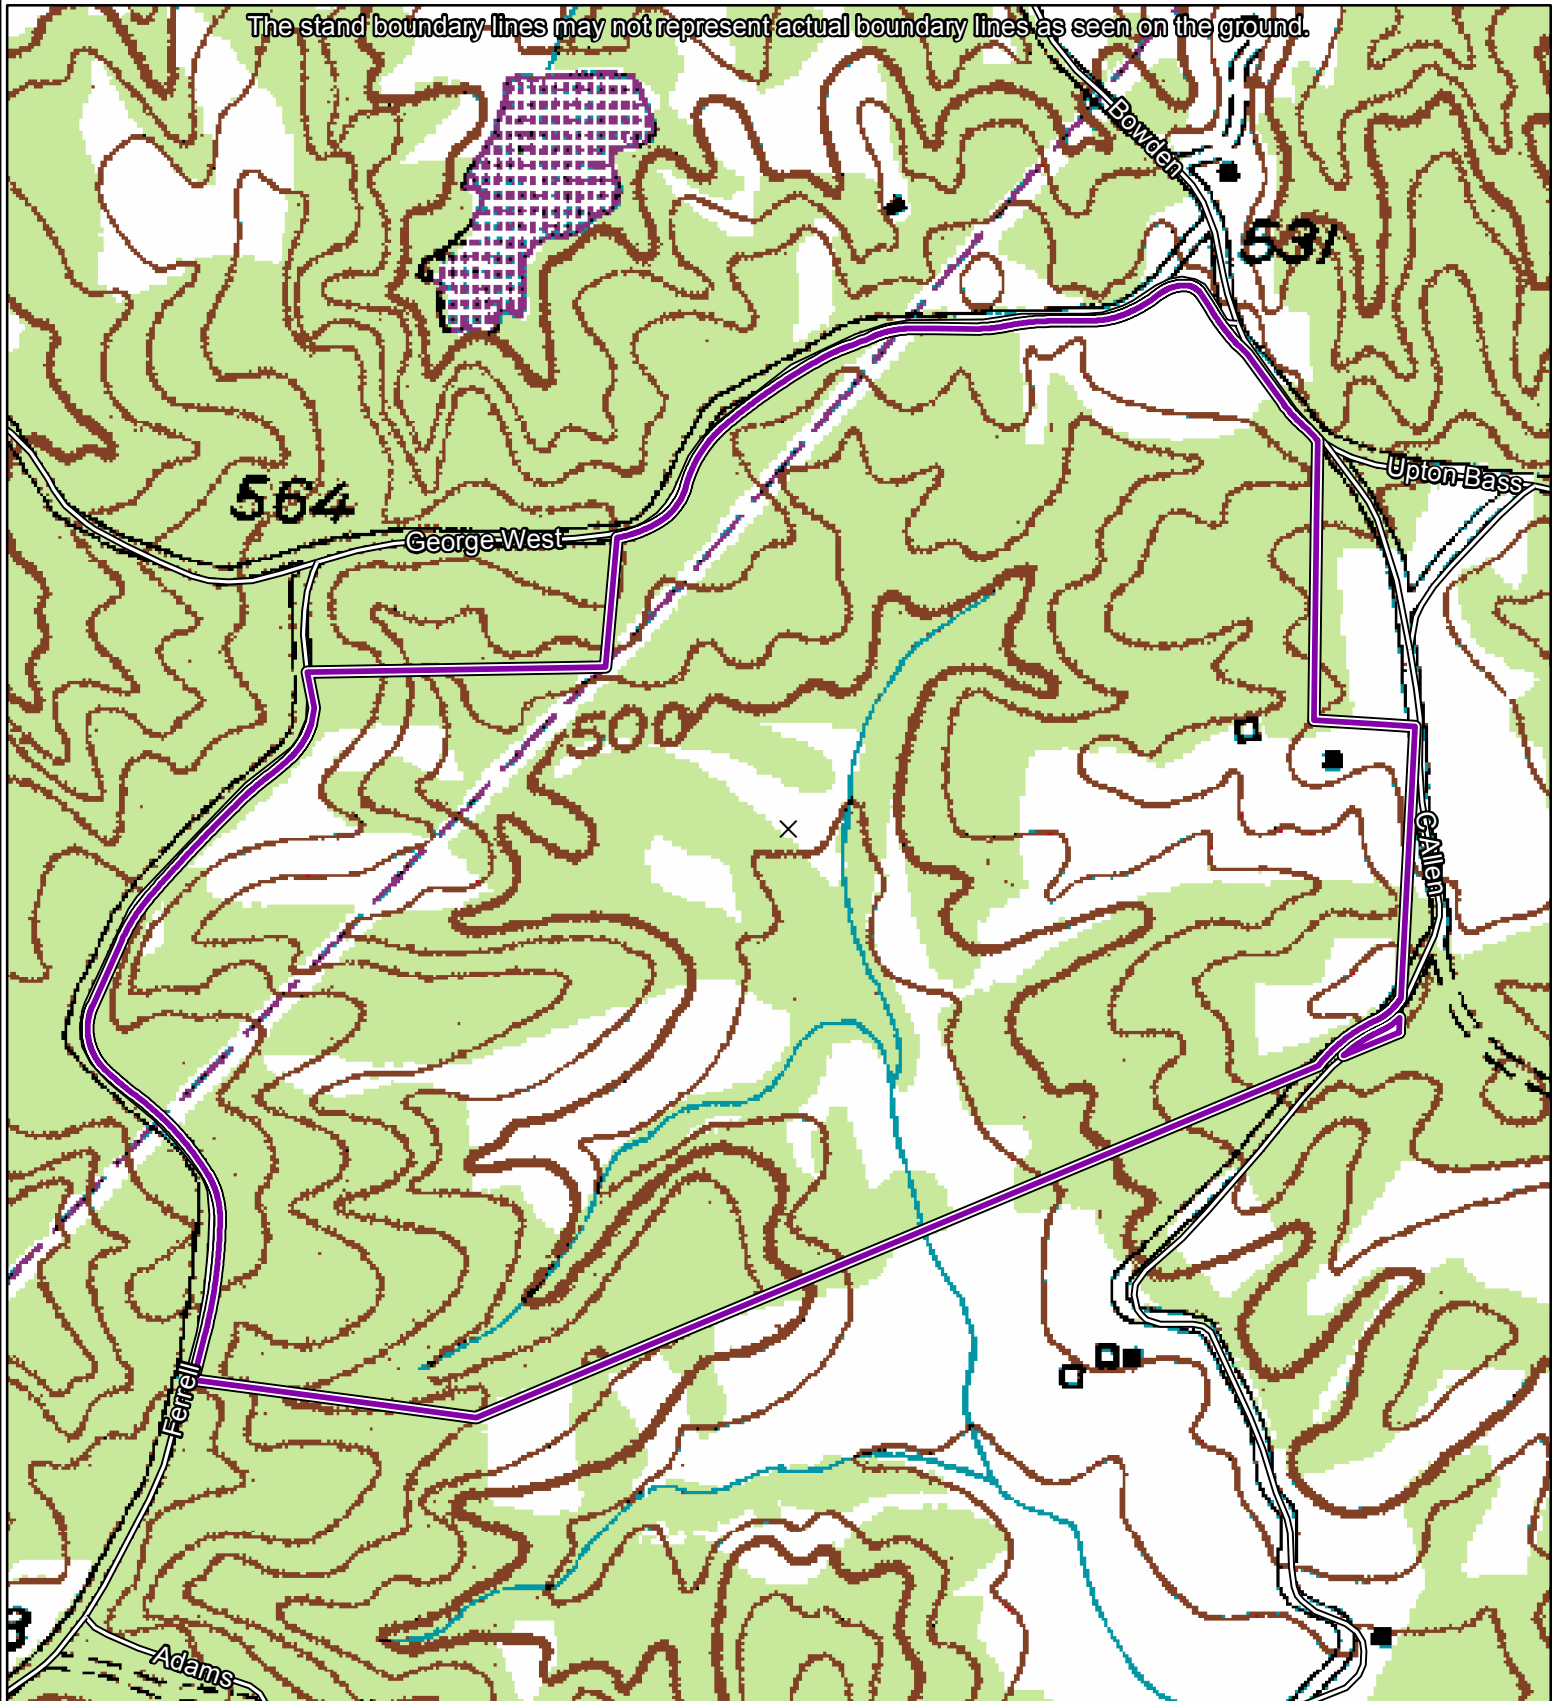

# Welch Trust

± 155 Acres in Hardeman County, Tennessee

The stand boundary lines may not represent actual boundary lines as seen on the ground.

Coordinate System: NAD 1983 UTM Zone 16N  
Projection: Transverse Mercator  
Center Coordinates: -88.9448 35.0851  
Date: 3/19/2018

1 in = 500 ft

Boundary