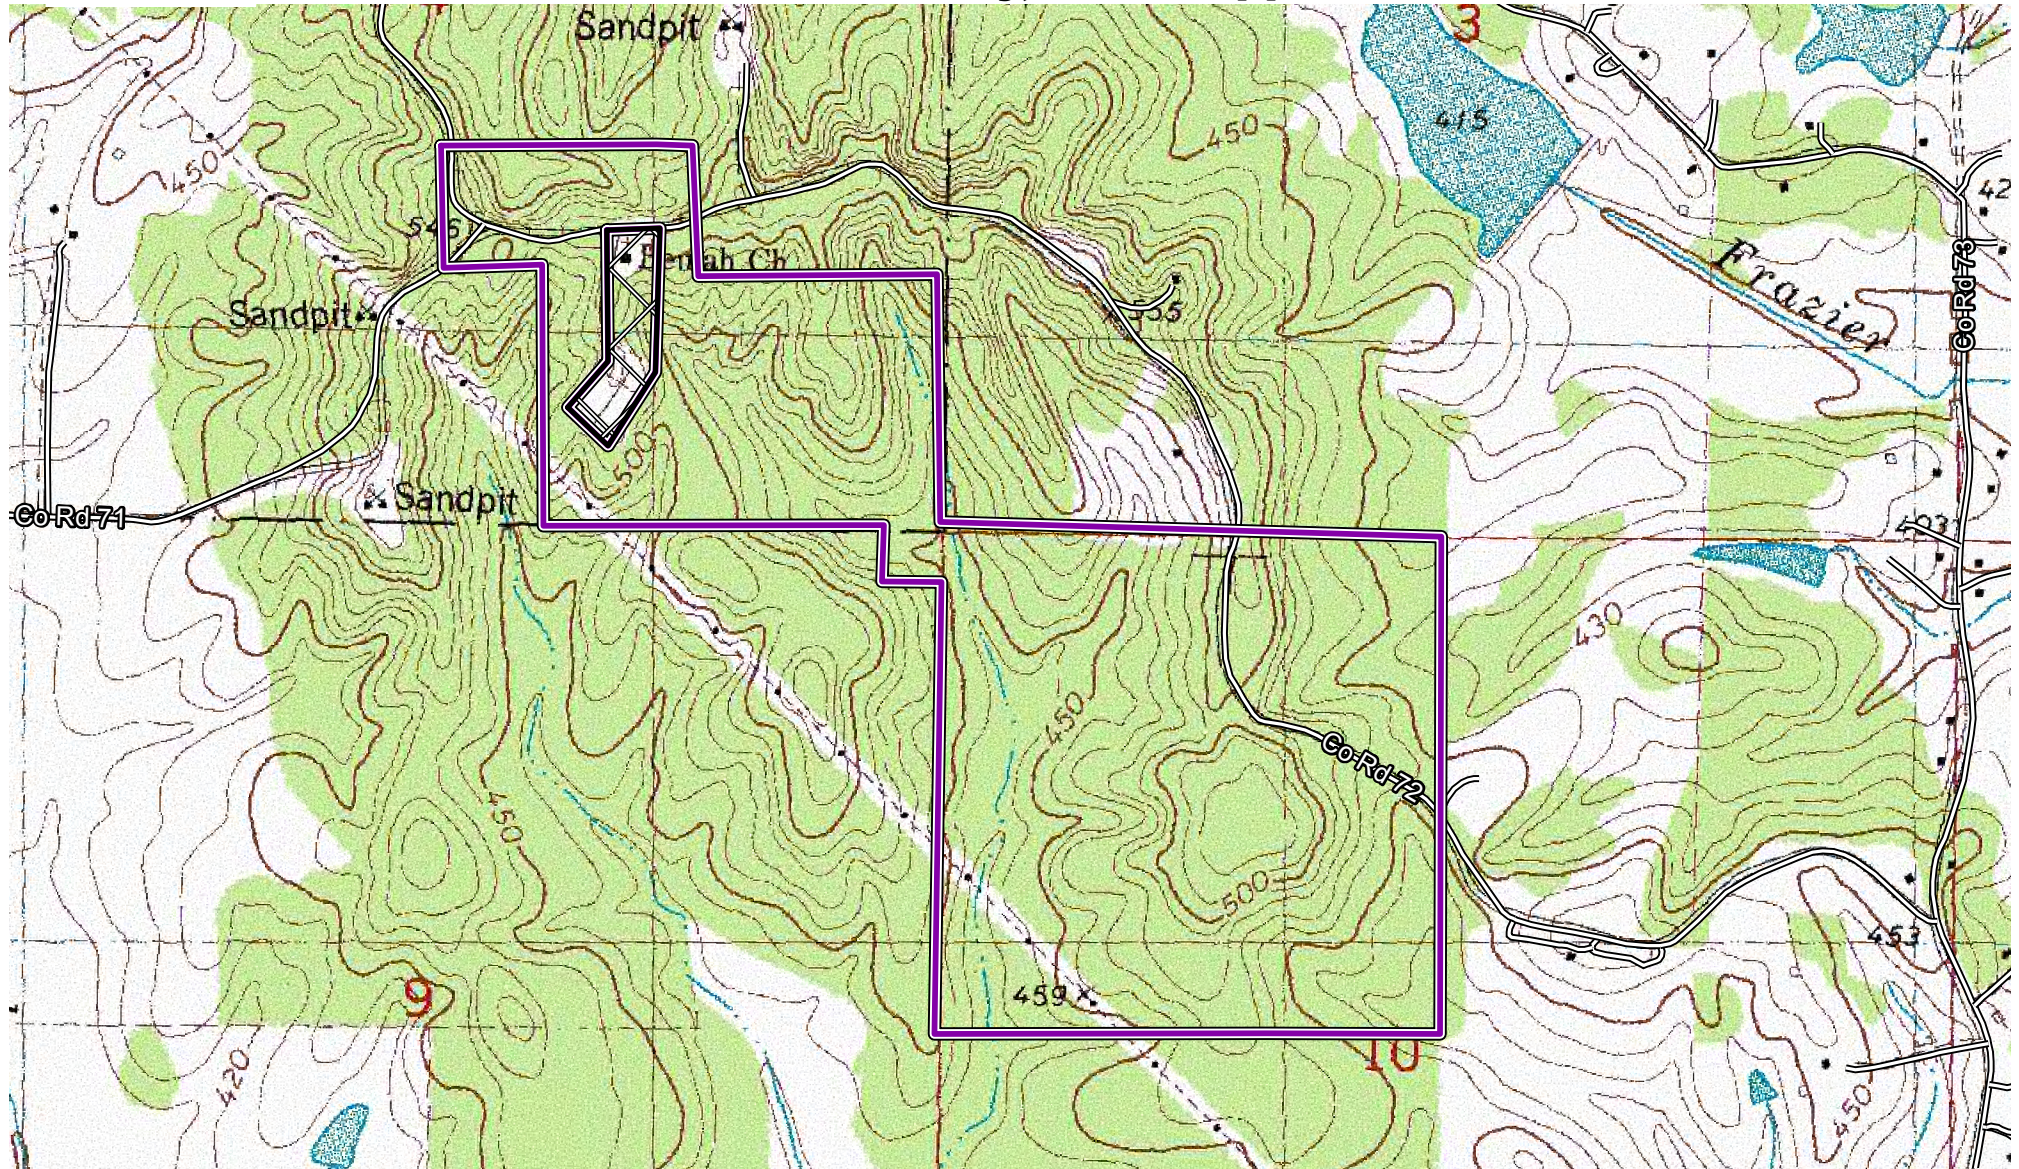

Collins Tract

±232 Acres in Sections 3, 4, 9, & 10 of T6S & R2E
Union County, Mississippi

Coordinate System: NAD 1983 UTM Zone 16N
Projection: Transverse Mercator
Center Coordinates: -89.0872 34.5829
Date: 1/17/2018

1 inch = 1,000 feet

The stand boundary lines may not represent actual boundary lines as seen on the ground.